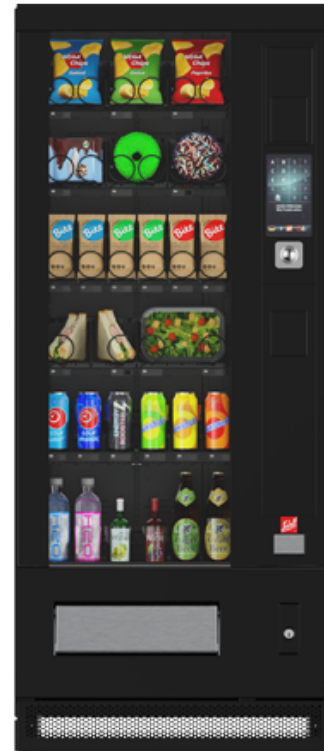

2T-version

SiLine® Snack and Combi S

2T-version

SiLine® Snack and Combi S

MADE
IN
GERMANY

Introduction

- 2T-variant: split temperature zones separated by directed air flow, Fresh food / snack
 - Approx. + 10 - 15 °C on the upper shelves
 - Food-safety storage at $\leq + 4$ °C on the lower shelves (LM zone)
- The temperature separation position can be adjusted within a pre-defined range
- The Food safety software monitors the temperature in the LM-zone and ensures that only properly chilled products are dispensed
- Frost monitor

Overview

| | |
|-------------------------------|--|
| Dimensions: | 1,830* x 780 x 895 mm (height x width x depth)** |
| Weight: | approx. 300 kg (without products, depending on the layout) |
| Electrical connection values: | 220 - 230 V / 50 Hz / min. 10 A |
| Power consumption: | 400 W (varies depending on the type of chiller unit) |
| Spirals per shelf: | 6 |
| Pusher per shelf: | 6 |

2T-version

SiLine® Snack and Combi S

Cabinet colours

- Pure white (RAL 9010)
- White aluminum (RAL 9006)
- Jet black (RAL 9005)

Optional:

The standard design VA can be added with the design package A or B.
Design RA can be complemented with Design package A.