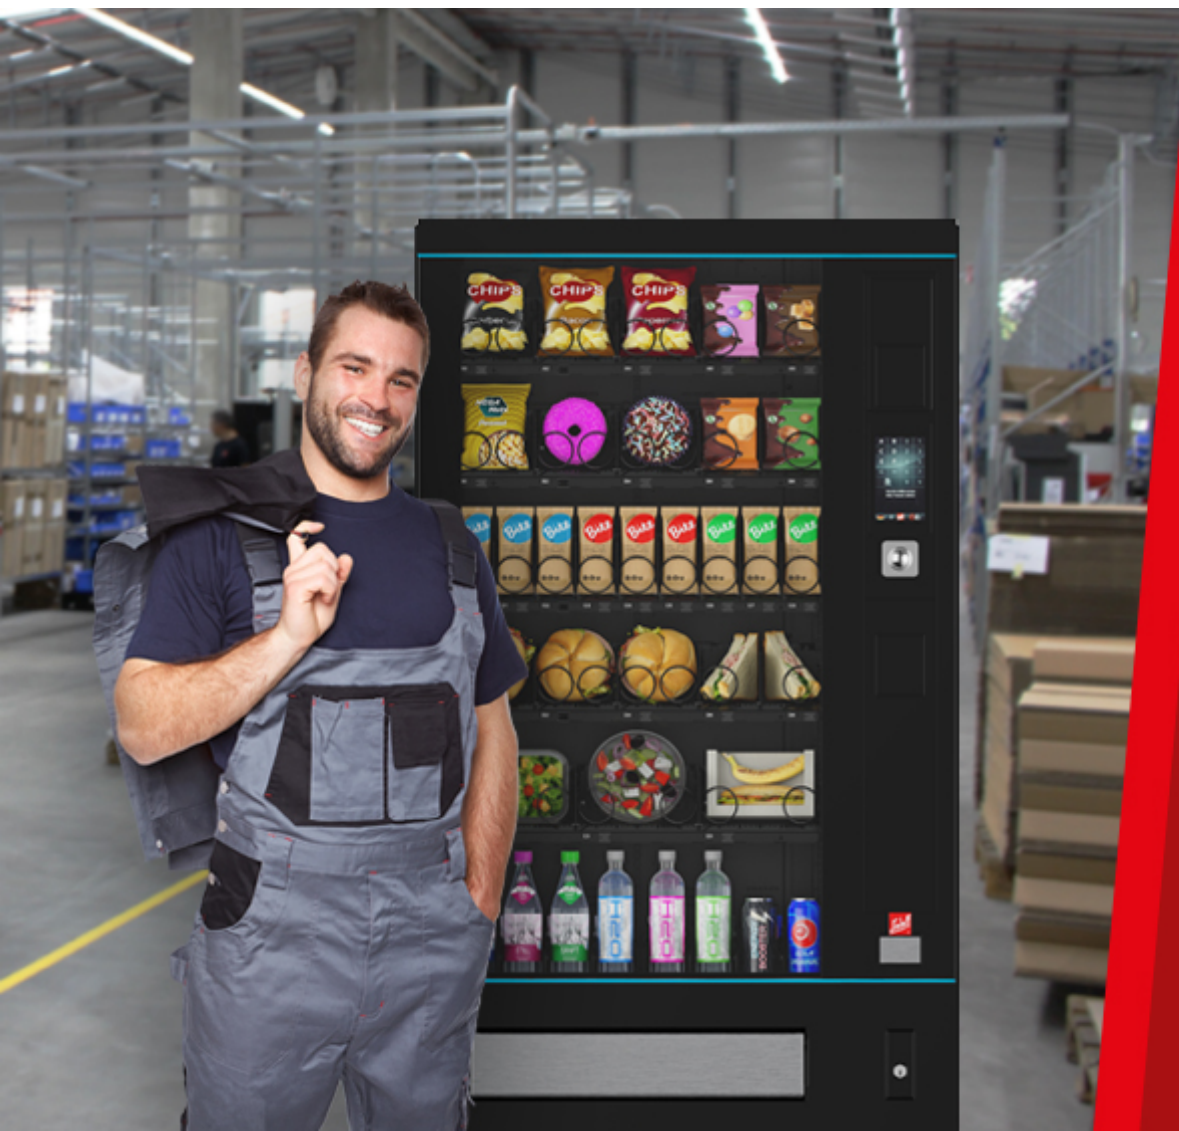

2T-version

SiLine® Snack and Combi S

2T-version

SiLine® Snack and Combi S

MADE
IN
GERMANY

Introduction

- 2T-variant: split temperature zones separated by directed air flow, Fresh food / snack
 - Approx. + 10 - 15 °C on the upper shelves
 - Food-safety storage at $\leq + 4$ °C on the lower shelves (LM zone)
- The temperature separation position can be adjusted within a pre-defined range
- The Food safety software monitors the temperature in the LM-zone and ensures that only properly chilled products are dispensed
- Frost monitor