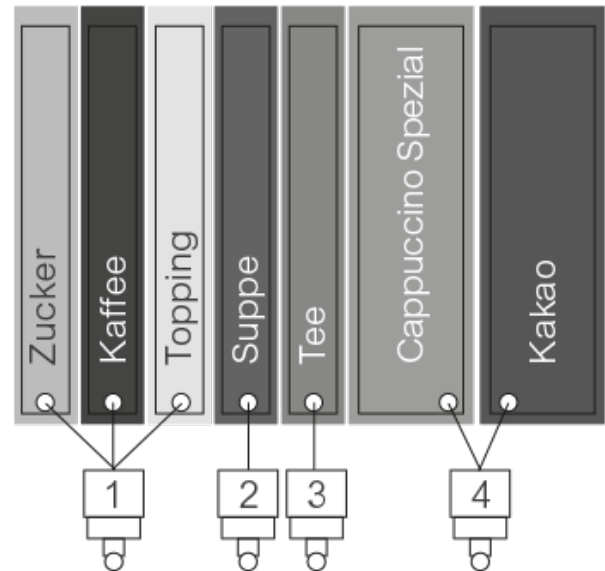

CIS
Variant 7401

CIS

Variant 7401

MADE
IN
GERMANY

Introduction

- Continuous operation panel with 14 illuminated metal direct selection buttons
- Customizable advertising panel
- Operating elements at ergonomic height
- Its modular design makes it extremely easy to service and recycle
- Multiple combination of instant products

Configuration

- 1 coffee bean container*
- 6 instant containers*
- 4 mixer units

* Coffee/instant containers: 67 mm: approx. 4.9 l - 78 mm: approx. 5.8 l - 137 mm: approx. 10.0 l

Container

	67 mm	78 mm	137 mm
Container width (approx.)	67 mm	78 mm	137 mm
Container volume (approx.)	4,900 ccm	5,800 ccm	10,000 ccm
Instant coffee	1,000 g	1,250 g	-
Sugar	4,000 g	5,000 g	-
Whitener / topping	2,500 g	3,000 g	-
Chocolate powder	-	3,500 g	6,000 g
Tea	4,500 g	5,500 g	-
Soup	3,500 g	4,500 g	-