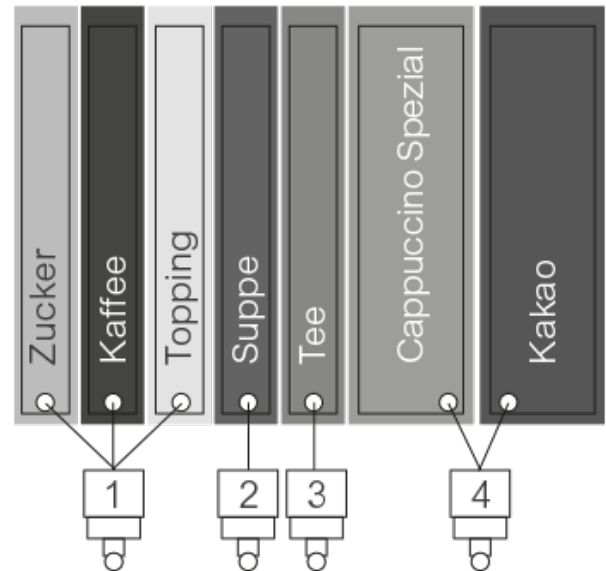

CIS
Variant 7401

CIS

Variant 7401

MADE
IN
GERMANY

Introduction

- Continuous operation panel with 14 illuminated metal direct selection buttons
- Customizable advertising panel
- Operating elements at ergonomic height
- Its modular design makes it extremely easy to service and recycle
- Multiple combination of instant products

Configuration

- 1 coffee bean container*
- 6 instant containers*
- 4 mixer units

* Coffee/instant containers: 67 mm: approx. 4.9 l - 78 mm: approx. 5.8 l - 137 mm: approx. 10.0 l

Container

Container width (approx.)	67 mm	78 mm	137 mm
Container volume (approx.)	4,900 ccm	5,800 ccm	10,000 ccm
Instant coffee	1,000 g	1,250 g	-
Sugar	4,000 g	5,000 g	-
Whitener / topping	2,500 g	3,000 g	-
Chocolate powder	-	3,500 g	6,000 g
Tea	4,500 g	5,500 g	-
Soup	3,500 g	4,500 g	-