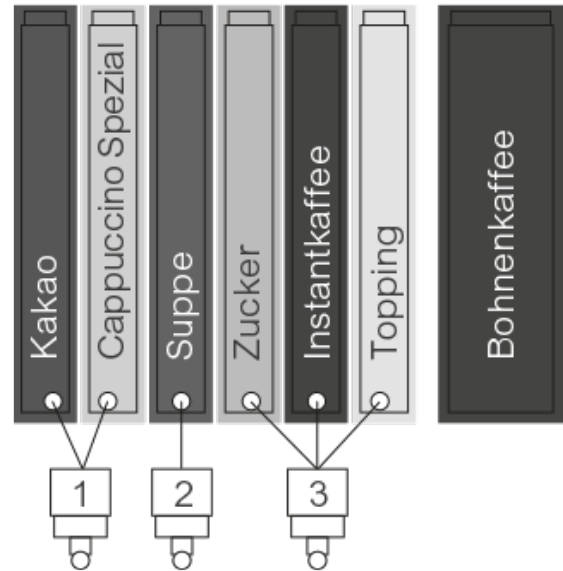

CVS
Variant 6301

Introduction

- Continuous operation panel with 14 illuminated metal direct selection buttons
- Customizable advertising panel
- Operating elements at ergonomic height
- Its modular design makes it extremely easy to service and recycle
- Combination of whole coffee beans and instant products
- High performance grinder
- High-Tech PEEK Brewer

Configuration

- 1 large bean container*
- 6 instant containers*
- 3 mixer units

* bean container: 4.5 kg or 13.0 l

Coffee/instant containers: 67 mm: approx. 4.9 l - 78 mm: approx. 5.8 l - 137 mm: approx. 10.0 l

Container

	67 mm	78 mm	137 mm
Container width (approx.)	67 mm	78 mm	137 mm
Container volume (approx.)	4,900 ccm	5,800 ccm	10,000 ccm
Instant coffee	1,000 g	1,250 g	-
Sugar	4,000 g	5,000 g	-
Whitener / topping	2,500 g	3,000 g	-
Chocolate powder	-	3,500 g	6,000 g
Tea	4,500 g	5,500 g	-