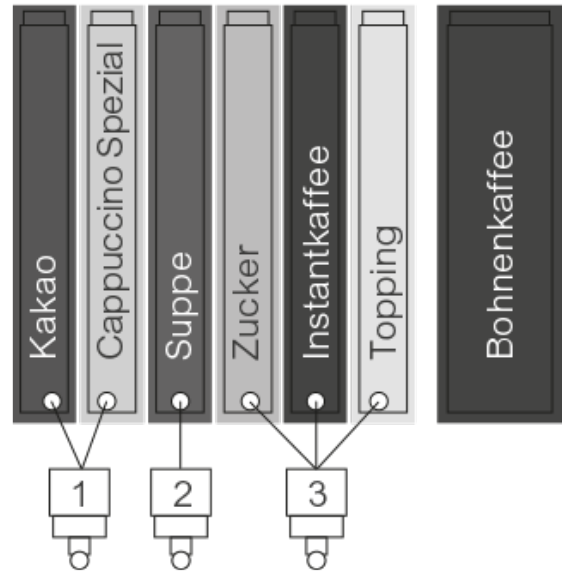

CVS
Variant 6301

Introduction

- Continuous operation panel with 14 illuminated metal direct selection buttons
- Customizable advertising panel
- Operating elements at ergonomic height
- Its modular design makes it extremely easy to service and recycle
- Combination of whole coffee beans and instant products
- High performance grinder
- High-Tech PEEK Brewer

Configuration

- 1 large bean container*
- 6 instant containers*
- 3 mixer units

* bean container: 4.5 kg or 13.0 l

Coffee/instant containers: 67 mm: approx. 4.9 l - 78 mm: approx. 5.8 l - 137 mm: approx. 10.0 l

Container

	67 mm	78 mm	137 mm
Container width (approx.)	67 mm	78 mm	137 mm
Container volume (approx.)	4,900 ccm	5,800 ccm	10,000 ccm
Instant coffee	1,000 g	1,250 g	-
Sugar	4,000 g	5,000 g	-
Whitener / topping	2,500 g	3,000 g	-
Chocolate powder	-	3,500 g	6,000 g
Tea	4,500 g	5,500 g	-