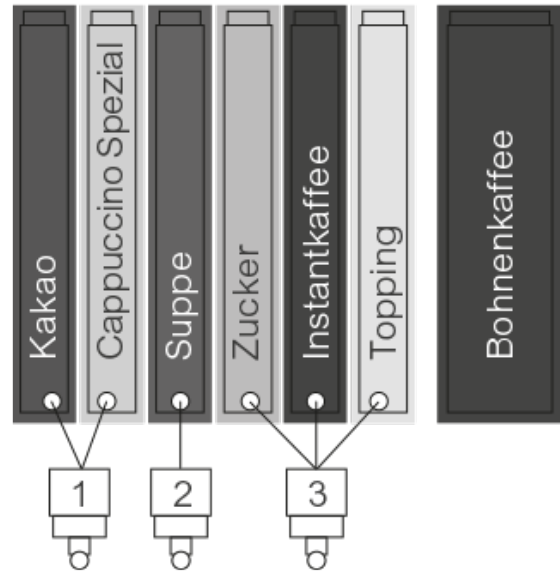

CVS
Variant 6301

Introduction

- Continuous operation panel with 14 illuminated metal direct selection buttons
- Customizable advertising panel
- Operating elements at ergonomic height
- Its modular design makes it extremely easy to service and recycle
- Combination of whole coffee beans and instant products
- High performance grinder
- High-Tech PEEK Brewer

Configuration

- 1 large bean container*
- 6 instant containers*
- 3 mixer units

* bean container: 4.5 kg or 13.0 l

Coffee/instant containers: 67 mm: approx. 4.9 l - 78 mm: approx. 5.8 l - 137 mm: approx. 10.0 l

Container

	67 mm	78 mm	137 mm
Container width (approx.)	67 mm	78 mm	137 mm
Container volume (approx.)	4,900 ccm	5,800 ccm	10,000 ccm
Instant coffee	1,000 g	1,250 g	-
Sugar	4,000 g	5,000 g	-
Whitener / topping	2,500 g	3,000 g	-
Chocolate powder	-	3,500 g	6,000 g
Tea	4,500 g	5,500 g	-