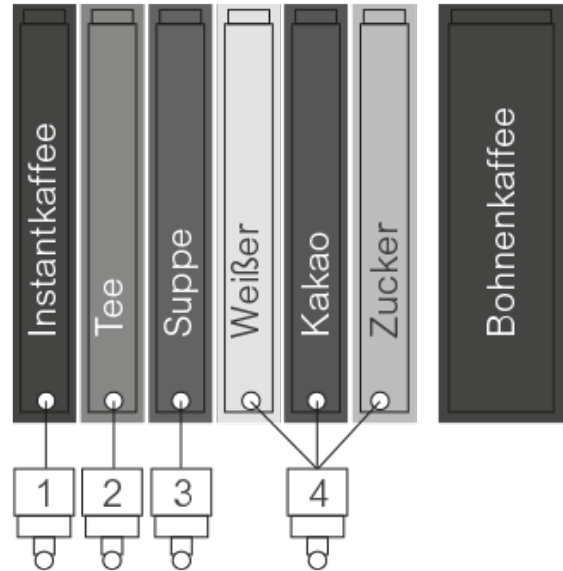

CVS
Variant 6405

CVS

Variant 6405

MADE
IN
GERMANY

Introduction

- Continuous operation panel with 14 illuminated metal direct selection buttons
- Customizable advertising panel
- Operating elements at ergonomic height
- Its modular design makes it extremely easy to service and recycle
- Combination of whole coffee beans and instant products
- High performance grinder
- High-Tech PEEK Brewer

Configuration

- 1 large bean container*
- 6 instant containers*
- 4 mixer units

* bean container: 4.5 kg or 13.0 l

Coffee/instant containers: 67 mm: approx. 4.9 l - 78 mm: approx. 5.8 l - 137 mm: approx. 10.0 l

Container

	67 mm	78 mm	137 mm
Container width (approx.)	67 mm	78 mm	137 mm
Container volume (approx.)	4,900 ccm	5,800 ccm	10,000 ccm
Instant coffee	1,000 g	1,250 g	-
Sugar	4,000 g	5,000 g	-
Whitener / topping	2,500 g	3,000 g	-
Chocolate powder	-	3,500 g	6,000 g
Tea	4,500 g	5,500 g	-