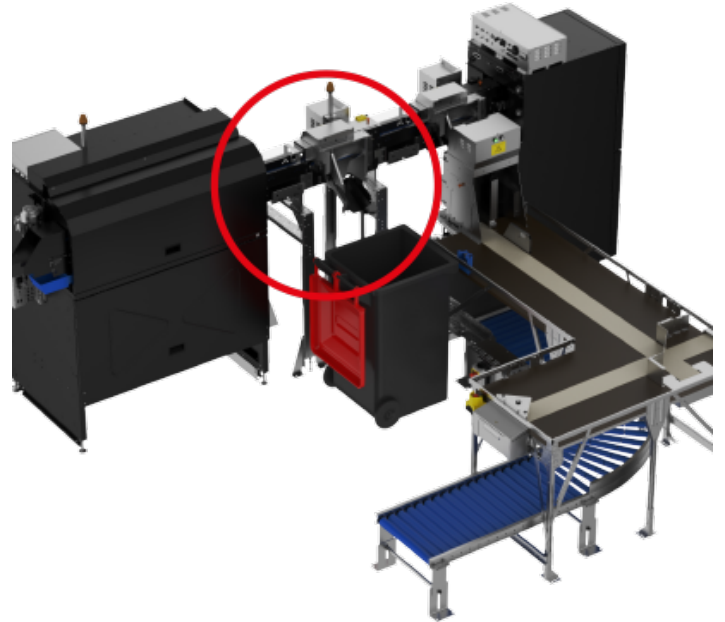

## CrossMove Drop Basic

### Features

- Discharge of defined containers from the FlexiSort into a collection container, e.g. a HardDrop
- Ideal for reusable or to-go products (e.g. bowls, cups)
- Collection container (HardDrop) can be transported in a closed state
- Hygienic transfer of returned containers with residual contents
- Safe and clean handling of reusable containers