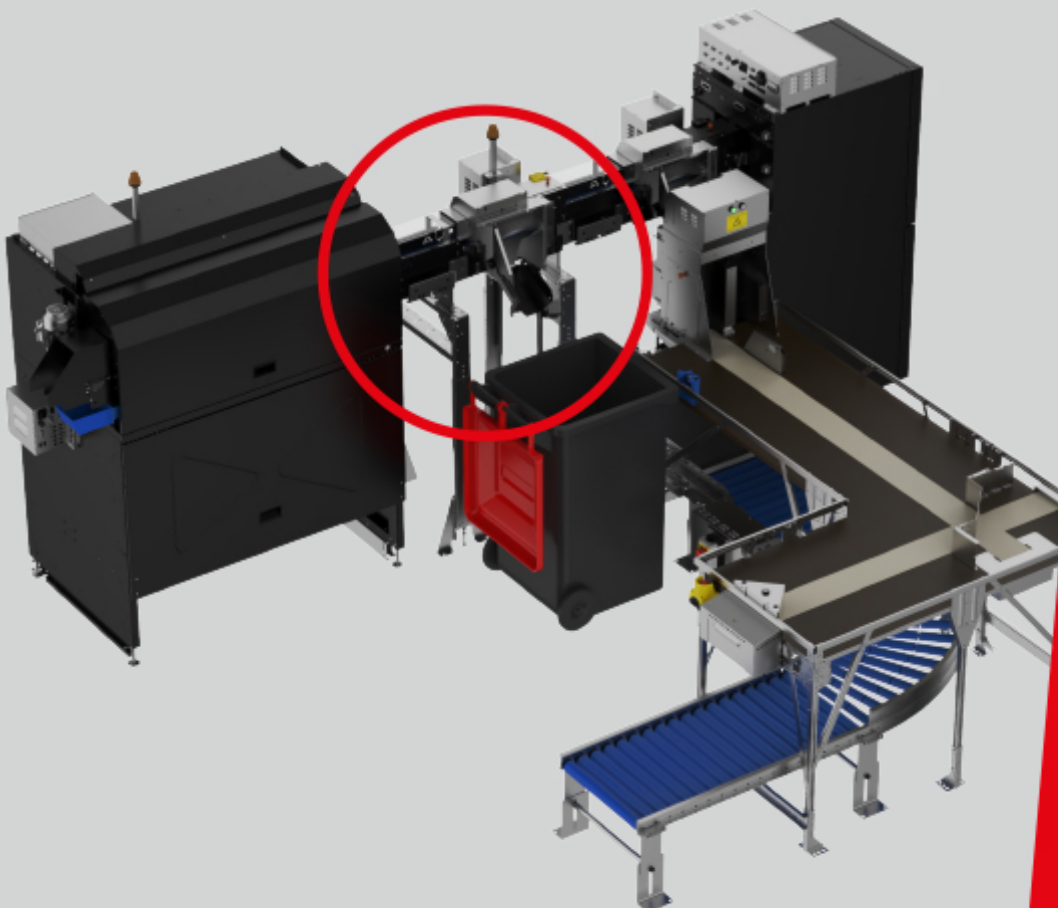

## CrossMove Drop Basic

### Features

- Discharge of defined containers from the FlexiSort into a collection container, e.g. a HardDrop
- Ideal for reusable or to-go products (e.g. bowls, cups)
- Collection container (HardDrop) can be transported in a closed state
- Hygienic transfer of returned containers with residual contents
- Safe and clean handling of reusable containers