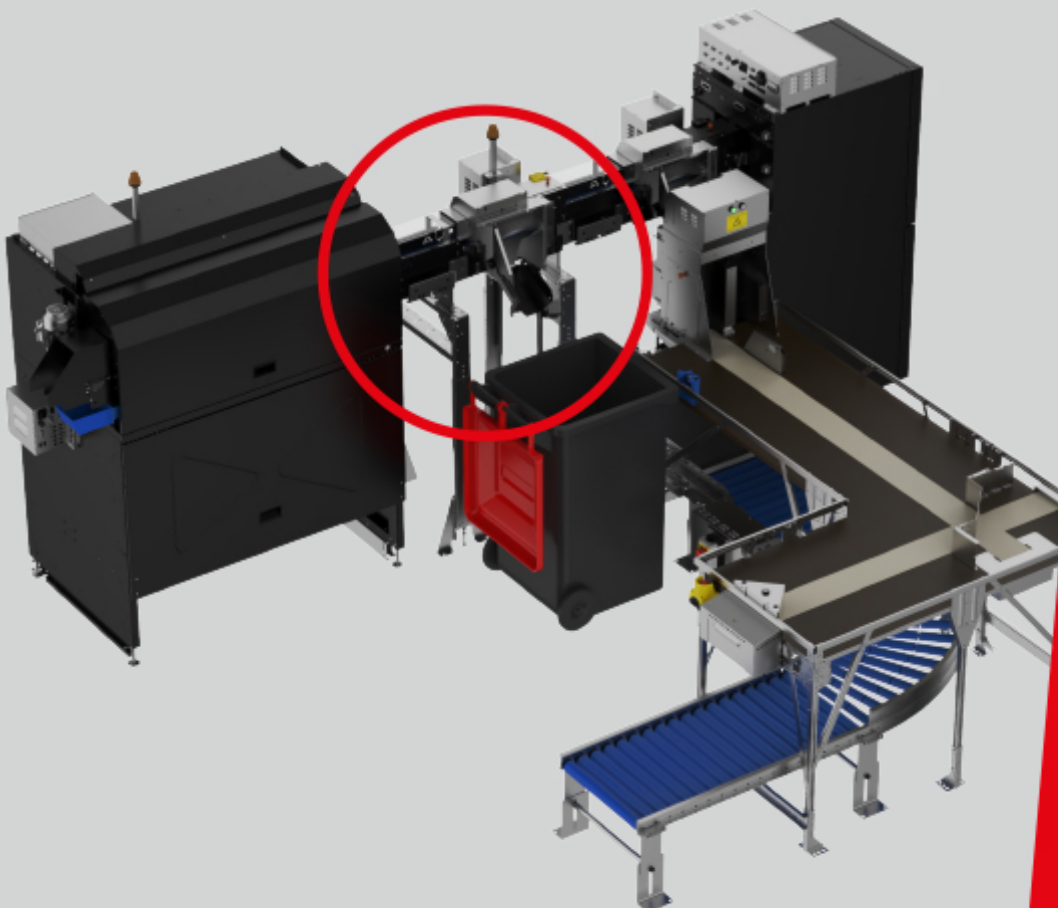

CrossMove Drop Basic

CrossMove Drop

Basic

MADE
IN
GERMANY

Features

- Discharge of defined containers from the FlexiSort into a collection container, e.g. a HardDrop
- Ideal for reusable or to-go products (e.g. bowls, cups)
- Collection container (HardDrop) can be transported in a closed state
- Hygienic transfer of returned containers with residual contents
- Safe and clean handling of reusable containers