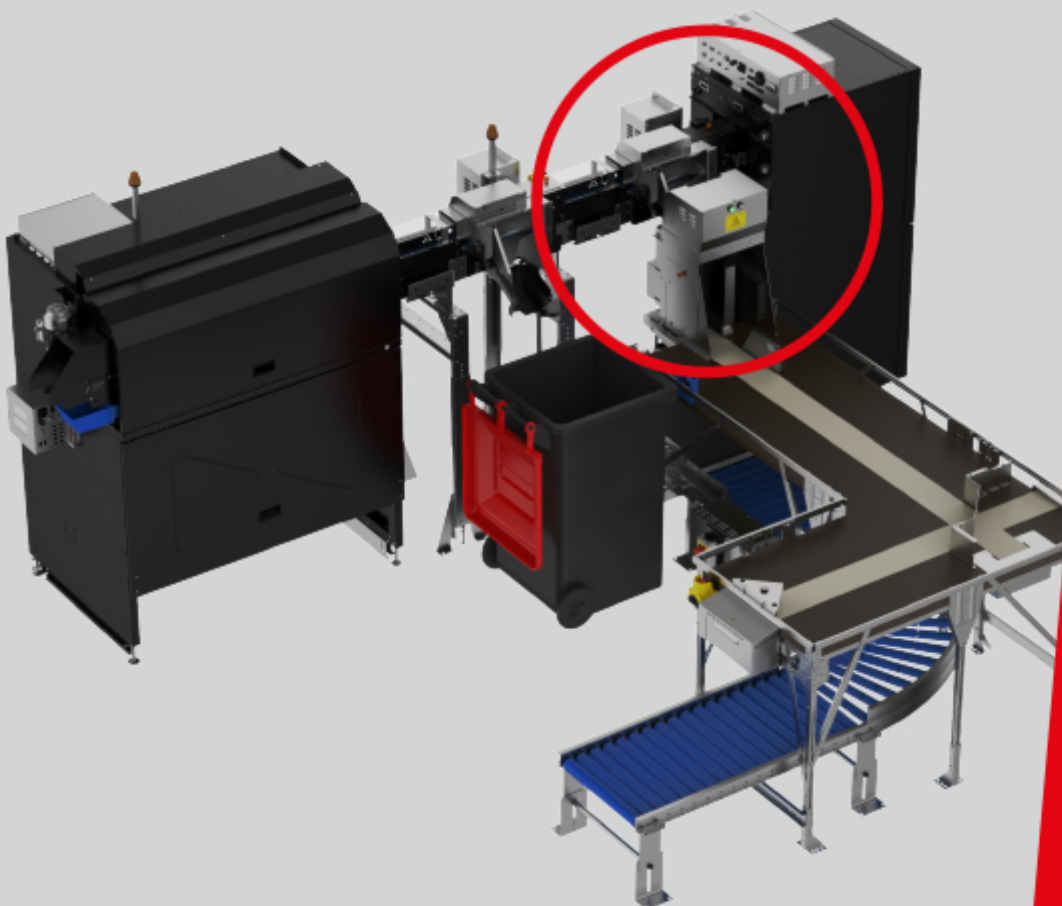

## CrossMove Table Basic

# CrossMove Table

### Features

- Transfer of containers from the FlexiSort to the bottle stand
- Precise handover of containers to downstream systems
- Suitable for bottles and similar containers
- Optimal integration into the sorting and return process
- Reliable and efficient connection between FlexiSort and bottle stand