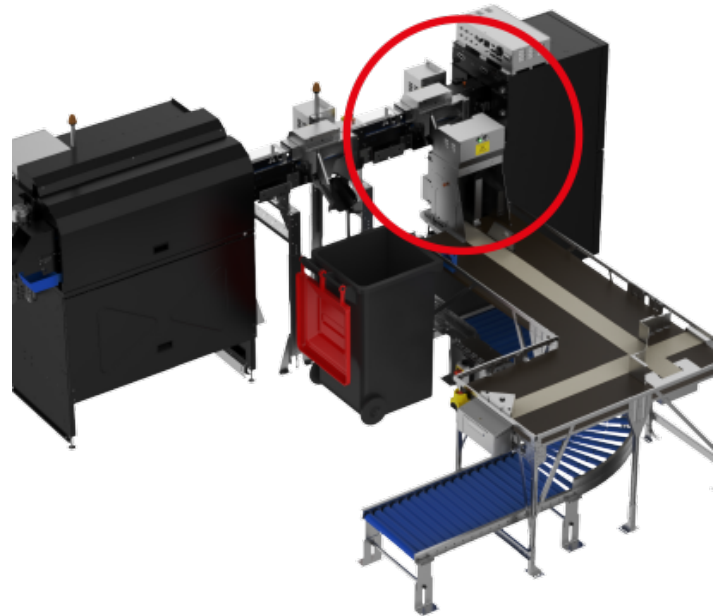

## CrossMove Table Basic

### Features

- Transfer of containers from the FlexiSort to the bottle stand
- Precise handover of containers to downstream systems
- Suitable for bottles and similar containers
- Optimal integration into the sorting and return process
- Reliable and efficient connection between FlexiSort and bottle stand