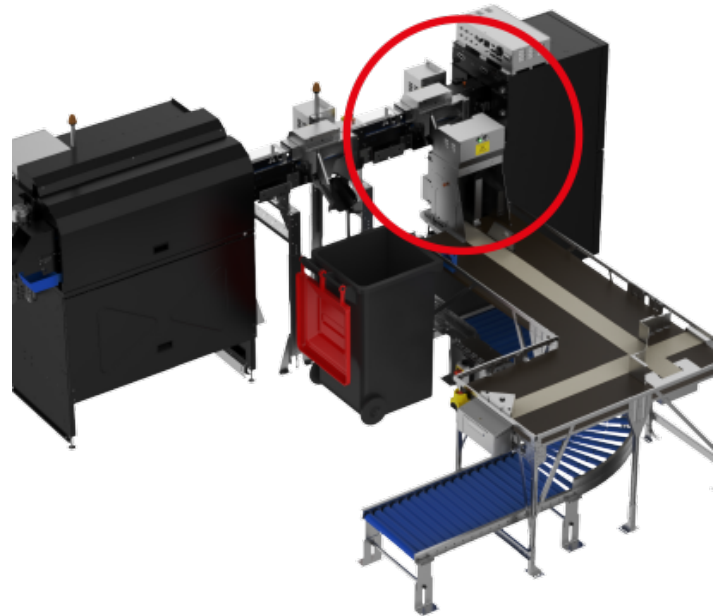

CrossMove Table Basic

CrossMove Table

Basic

MADE
IN
GERMANY

Features

- Transfer of containers from the FlexiSort to the bottle stand
- Precise handover of containers to downstream systems
- Suitable for bottles and similar containers
- Optimal integration into the sorting and return process
- Reliable and efficient connection between FlexiSort and bottle stand