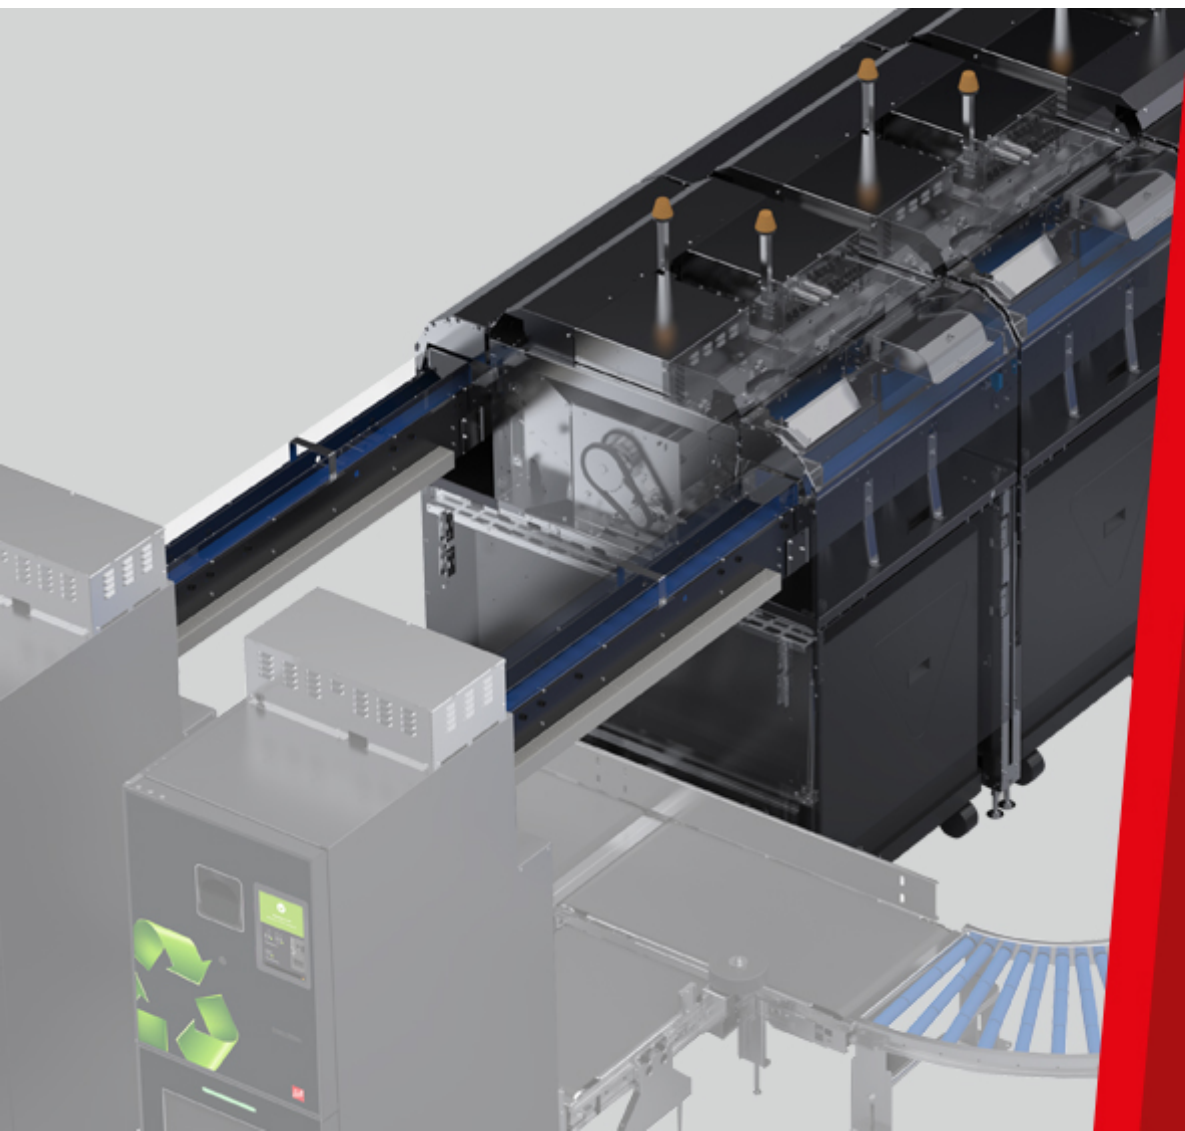

DualSort Basic

DualSort Basic

MADE
IN
GERMANY

Features

- 2 compactors per housing
- Removal direction right or left
- Material separation with several housings
- Up to 7 enclosures possible
- Dynamic resorting; the equipment remains operational even if a collecting container is emptied.