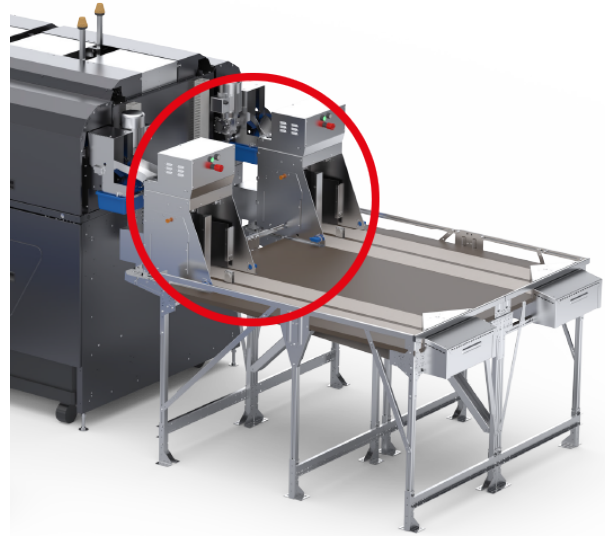

Flaschenaufsteller Basic

Flaschenaufsteller

Basic

MADE
IN
GERMANY

Features

- Fast, clean, and safe processing of containers
- Processing speed: up to 35 containers per minute
- Optional dual sorting function per stand (sorting by container type)
- Optional: redundancy function in case of bottle table belt rupture
- Newly redesigned construction for improved accessibility for store personnel
- Simplified cleaning thanks to an optimized design
- Advantage in the event of jammed containers due to improved access
- Time savings of up to 30% when clearing the bottle collection table thanks to pre-sorting
- Adaptable to the specific requirements of each Location