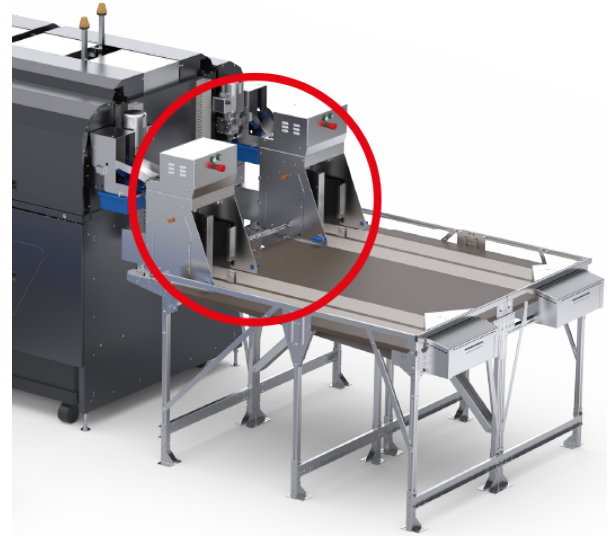

Flaschenaufsteller Basic

Flaschenaufsteller

Basic

MADE
IN
GERMANY

Features

- Fast, clean, and safe processing of containers
- Processing speed: up to 35 containers per minute
- Optional dual sorting function per stand (sorting by container type)
- Optional: redundancy function in case of bottle table belt rupture
- Newly redesigned construction for improved accessibility for store personnel
- Simplified cleaning thanks to an optimized design
- Advantage in the event of jammed containers due to improved access
- Time savings of up to 30% when clearing the bottle collection table thanks to pre-sorting
- Adaptable to the specific requirements of each Location