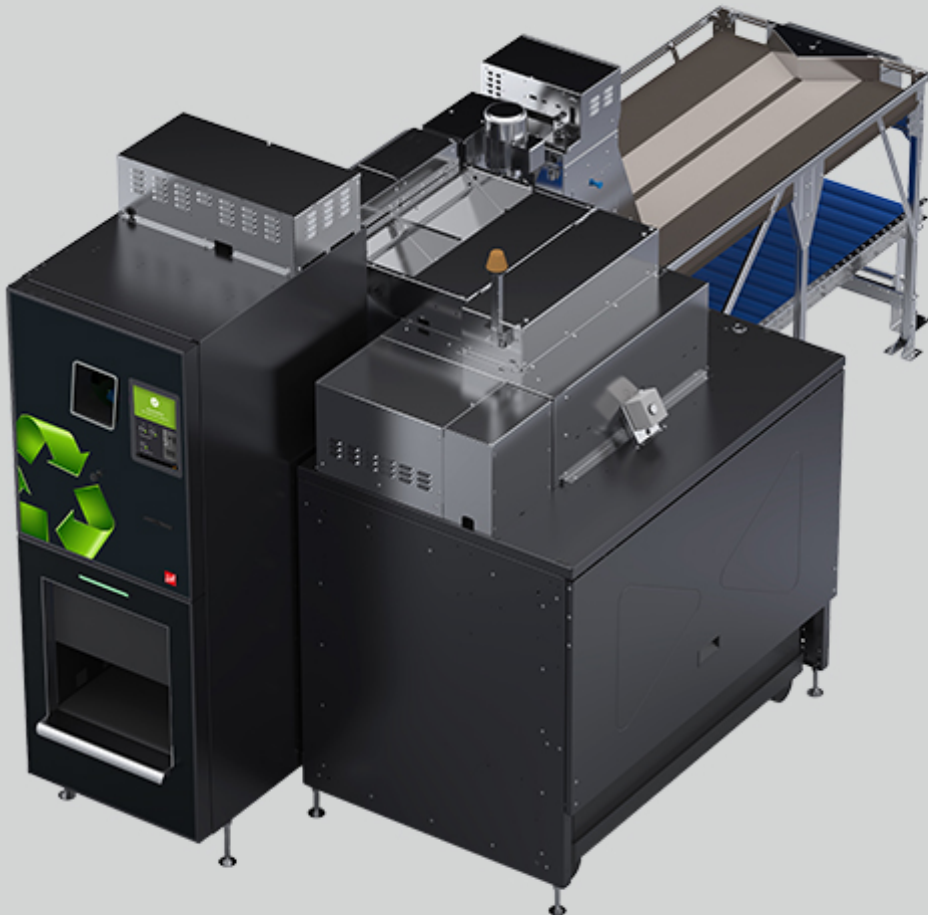

## MonoSort Short Basic

### Features

- Space miracle with compact design
- Side-standing enclosures
- The roller conveyor runs underneath the bottle table
- Material separation possible inside the housing
- Removal direction possible front, rear or side