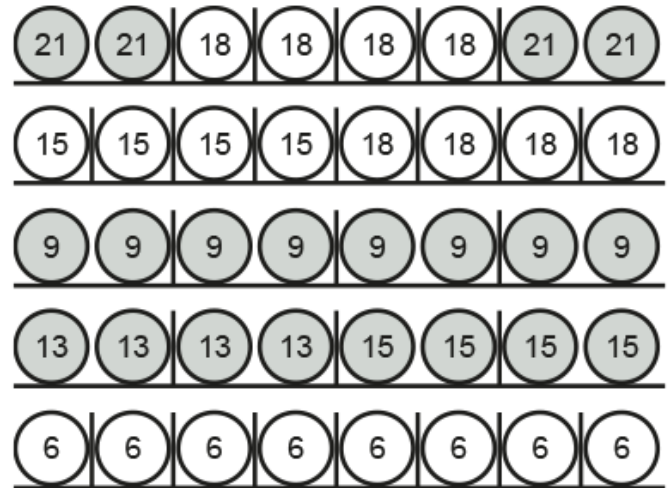

SN48
Layout 1

SN48

Layout 1

MADE
IN
GERMANY

General Information

- For the dispense of confectionery, snacks, drinks, non-food and fresh food products
- Available in different variants
- Capacity: 8 selections per shelf, 5 or 6 shelves
- Coin insert and product selection area accessible to wheelchair users
- Suitable for a vending line
- Metal keypad
- crossways coin slot
- Modular design – service friendly and easy to recycle
- Can pass through an 800 mm doorway (with a little dismantling)
- Locking lever protection for added security