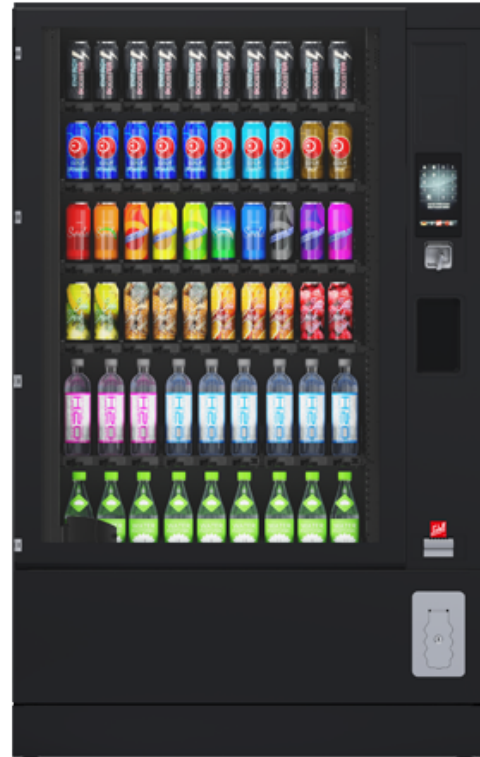

SiLine® GF L RP
Basic

Introduction

- Vending of glass bottles, PET bottles and cans from 0.2 l to 0.6 l
- 12 mm thick anti-vandalism panel made from polycarbonate
- Reinforced locking lever protection, the corrugated profile prevents forced opening or burglary
- Coin insert slide and coin return drum
- Insulating glass panel VSG from ESG
- All-round door split cover

Overview

Dimensions with door split cover:	1,839 x 1,149 x 904 mm (height x width x depth)*
Dimensions with anti-theft protection frame and side lock:	1,850 x 1,205 x 904 mm (height x width x depth)*
Weight:	approx. 400 kg (in standard version)
Weight with anti-theft protection frame and side lock:	approx. 410 kg
Electrical connection values:	220 - 230 V / 50 Hz / min. 10 A
Power consumption:	750 W (varies depending on the type of chiller unit)
Anti-vandalism panel:	Standard 12 mm PC Optional 8 mm theft prot. anti-vandalism panel

Cabinet colours

- Pure white (RAL 9010)
- White aluminum (RAL 9006)
- Jet black (RAL 9005)

Optional:

The standard design VA can be added with the design package A.
Design RA can be complemented with Design package A.

Design package A includes:

- LED-Decoration strips above and below the glass panel

All design variants can be found in the brochure.

Options and accessories

- 8 mm thick vandal-proof panel
- Anti-theft prot. frame with side lock and CES mortise lock (optional KESO)
- Heater ('Frost monitoring function'): The internal temperature is held above 0 °C)
- Laminated safety glass panel with UV filter