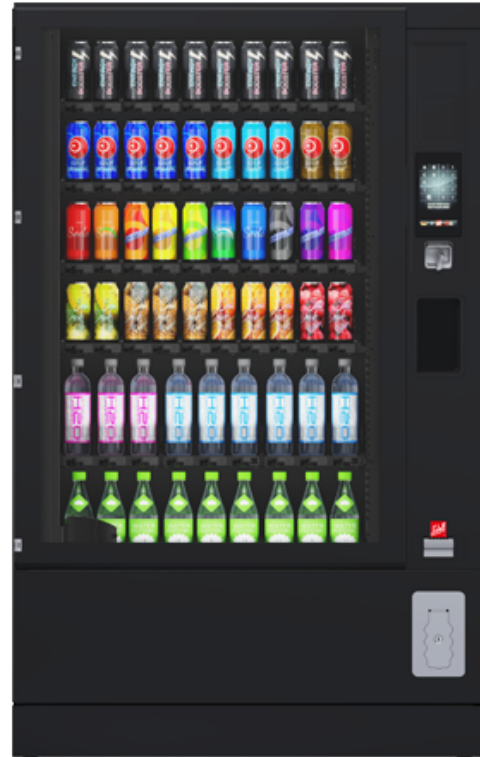

SiLine® GF L RP
Basic

SiLine[®] GF L RP

Basic

MADE
IN
GERMANY

Introduction

- Vending of glass bottles, PET bottles and cans from 0.2 l to 0.6 l
- 12 mm thick anti-vandalism panel made from polycarbonate
- Reinforced locking lever protection, the corrugated profile prevents forced opening or burglary
- Coin insert slide and coin return drum
- Insulating glass panel VSG from ESG
- All-round door split cover