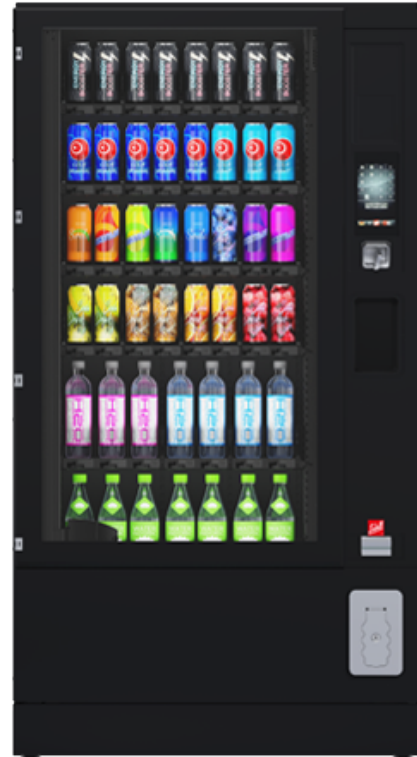

SiLine® GF M RP
Basic

General information

- Vending of glass bottles, PET bottles and cans from 0.2 l to 0.6 l
- 12 mm thick anti-vandalism panel made from polycarbonate
- Reinforced locking lever protection, the corrugated profile prevents forced opening or burglary
- Coin insert slide and coin return drum
- Insulating glass panel VSG from ESG
- All-round door split cover

Overview

| | |
|--|---|
| Dimensions with door split cover: | 1,839 x 999 x 904 mm (height x width x depth)* |
| Dimensions with anti-theft protection frame and side lock: | 1,850 x 1,055 x 904 mm (height x width x depth)* |
| Weight: | approx. 370 kg (in standard version) |
| Weight with anti-theft protection frame and side lock: | approx. 380 kg |
| Electrical connection values: | 220 - 230 V / 50 Hz / min. 10 A |
| Power consumption: | 400 - 750 W (varies depending on the type of chiller unit) |
| Anti-vandalism panel: | Standard 12 mm PC Optional 8 mm theft prot. anti-vandalism panel |

Cabinet colours

- Pure white (RAL 9010)
- White aluminum (RAL 9006)
- Jet black (RAL 9005)

Optional:

The standard design VA can be added with the design package A.
Design RA can be complemented with Design package A.

Design package A includes:

- LED-Decoration strips above and below the glass panel

All design variants can be found in the brochure.

Options and accessories

- 8 mm thick vandal-proof panel
- Anti-theft prot. frame with side lock and CES mortise lock (optional KESO)
- Heater ('Frost monitoring function'): The internal temperature is held above 0 °C)
- Laminated safety glass panel with UV filter