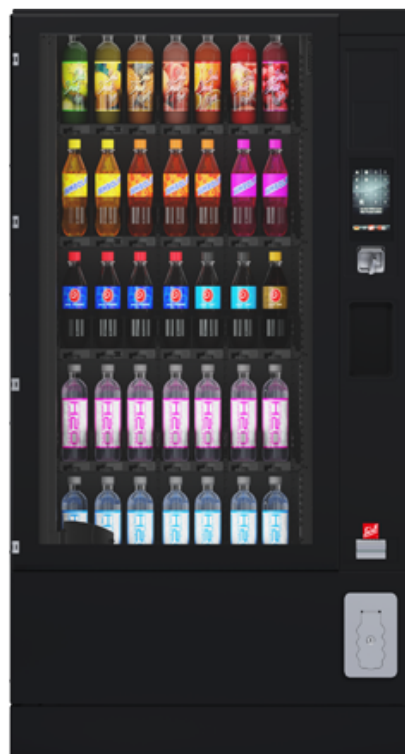

SiLine® GF Public
SiLine® GF M RP

SiLine[®] GF Public

SiLine[®] GF M RP

MADE
IN
GERMANY

Introduction

- Anti-vandalism panel made from 12mm thick polycarbonate
- Reinforced, wavy shaped locking lever protection; this corrugated profile prevents forced opening or burglary
- Insulating laminated safety glass panel
- Door split cover