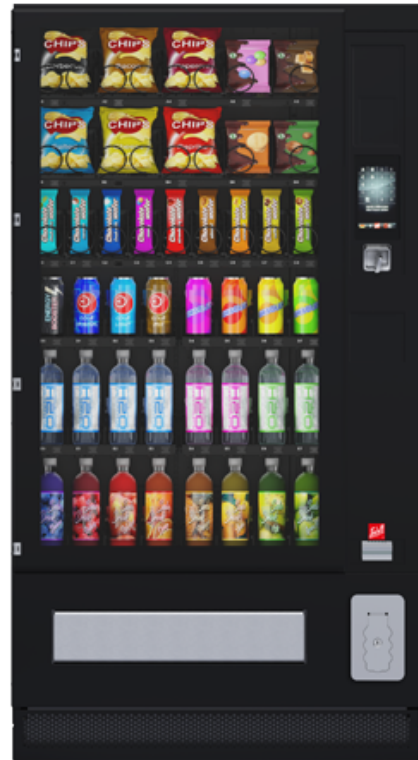

# SiLine<sup>®</sup> Snack and Combi M RP & Lift M RP

SiLine<sup>®</sup> Combi M RP & Lift M RP

# SiLine® Snack and Combi M RP & Lift M RP

### General information

- Vending of confectionery, snacks, fresh food products, drinks and non-food items from spiral and pusher containers
- Effective protection against theft, vandalism and tampering
- 12 mm thick anti-vandalism panel made from polycarbonate
- Reinforced, wavy locking lever protection; the corrugated profile prevents forced opening or burglary
- Coin insert slide and coin return drum
- Insulating glass panel VSG from ESG
- All-round door split cover