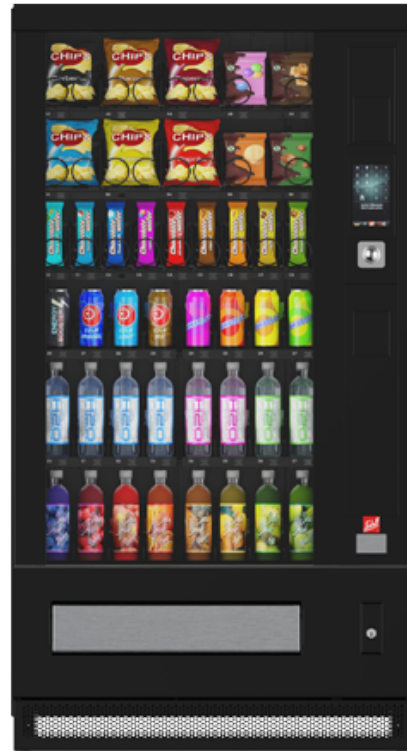

### Introduction

- Vending of confectionery, snacks, fresh food, drinks and non-food items from spiral and pusher shelves
- High capacity: up to 7 shelves
- Fits in a Vending line
- Shelves and spirals made from powder-coated metal
- SiLine<sup>®</sup> Combi: Pushers suitable for products with a diameter up to 78 mm
- Uniform installation area for the payment systems
- Modular design – especially easy to service and recycle