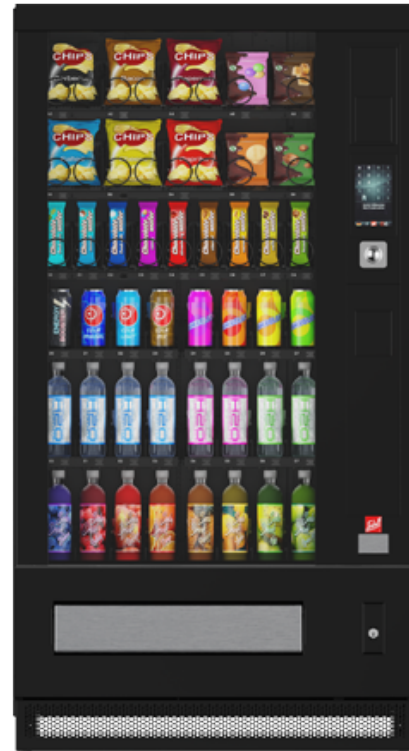

### Introduction

- Vending of confectionery, snacks, fresh food, drinks and non-food items from spiral and pusher shelves
- High capacity: up to 7 shelves
- Fits in a Vending line
- Shelves and spirals made from powder-coated metal
- SiLine<sup>®</sup> Combi: Pushers suitable for products with a diameter up to 78 mm
- Uniform installation area for the payment systems
- Modular design – especially easy to service and recycle