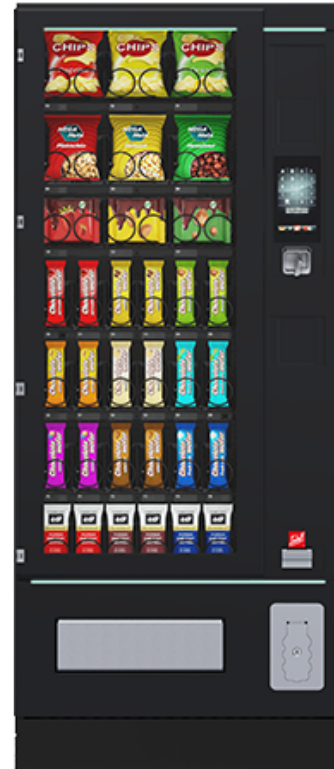

SiLine[®] Snack and Combi Public
SiLine[®] Snack and Combi S RP

SiLine[®] Snack and Combi Public

SiLine[®] Snack and Combi S RP

MADE
IN
GERMANY

Introduction

- Public variant
- Effective protection against theft, vandalism and tampering
- 12 mm thick anti-vandalism panel made from polycarbonate
- Reinforced, wavy shaped locking lever protection; the corrugated profile prevents forced opening or burglary
- Coin insert slide and coin return drum
- Insulating laminated glass panel
- Door split cover