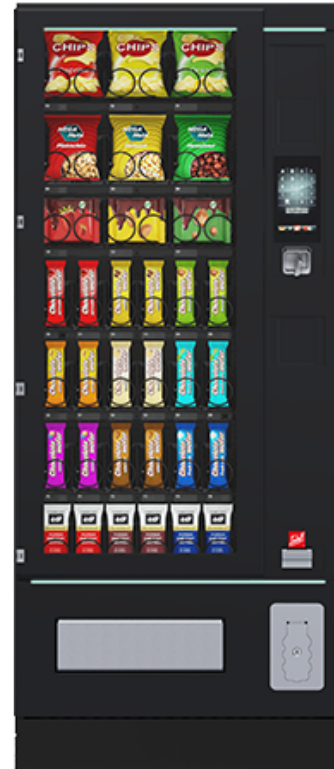

SiLine[®] Snack and Combi Public

SiLine[®] Snack and Combi S RP

SiLine[®] Snack and Combi Public

SiLine[®] Snack and Combi S RP

MADE
IN
GERMANY

Introduction

- Public variant
- Effective protection against theft, vandalism and tampering
- 12 mm thick anti-vandalism panel made from polycarbonate
- Reinforced, wavy shaped locking lever protection; the corrugated profile prevents forced opening or burglary
- Coin insert slide and coin return drum
- Insulating laminated glass panel
- Door split cover