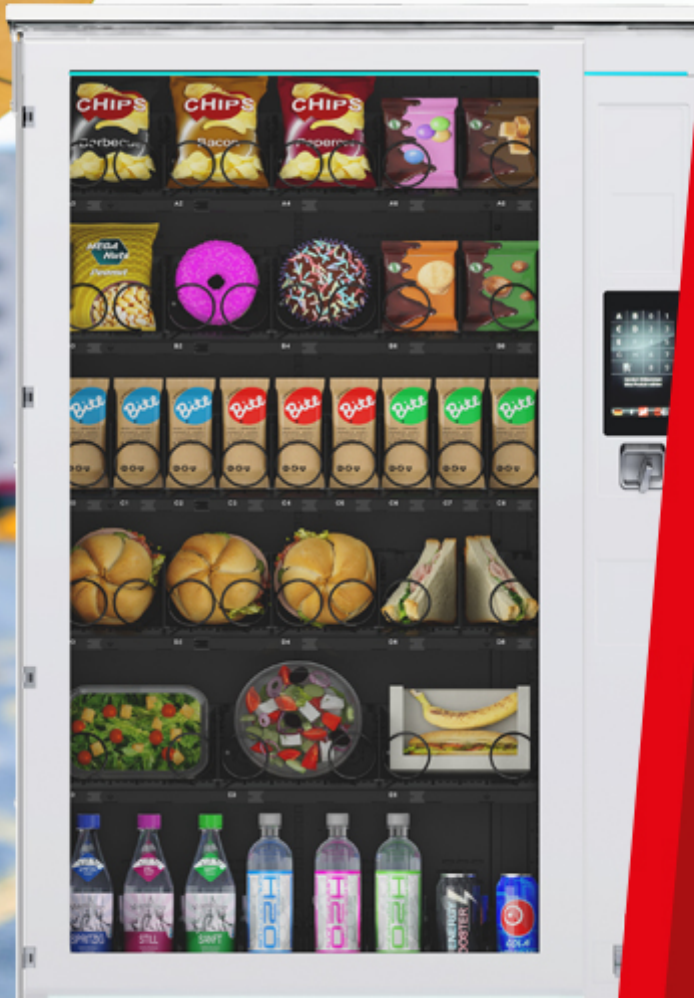

SiLine[®] Snack und Combi M RO Basis

SiLine[®] Snack und Combi M RO

Basis

MADE
IN
GERMANY

Introduction

- Protection class: IP24
- Winter resistant up to -20°C
- Rain roof and weatherproof protection
- Impact protection (Standard 12 mm PC)
- Laminated safety glass with UV-light filter (ESG safety glass)
- Reinforced wavy locking lever protection (5 mm stainless steel), the wavy profile prevents prising or lifting
- Coin insert slide and toothed coin return drum
- High security frame with side lock and CES mortice lock (KESO mortice lock as an option)
- KESO door lock
- Residual current circuit breaker
- Chiller unit with heater ("Frost monitoring function", which keeps the internal temperature above 0 °C)
- Rear wall (Branding opportunity)

Design variants

Design panel

- Design VA = Lower design panel made from Stainless
- Design RA = Lower design panel RAL painted

Cabinet colours

- Pure white (RAL 9010)

SiLine[®] Snack und Combi M RO

Basis

- White aluminum (RAL 9006)
- Jet black (RAL 9005)