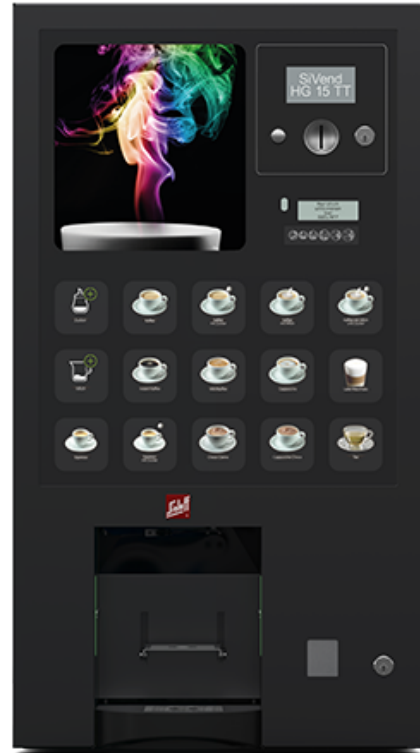

SiVend HG 15 TT Espresso

General Information

SiVend HG 15 TT Espresso

General Information

MADE
IN
GERMANY

Introduction

- 15 large, freely programmable selection buttons
- Flat glass-fronted door
- Glass front made from safety glass, easy to clean
- High performance grinder
- High-Tech Peek-Brewer
- Coffee servings from 6 to 14g

Overview

| | |
|-------------------------------|---|
| Dimensions: | 934 x 512 x 520 mm (depth with drip tray 557 mm), (height x width x depth)* |
| Floor-standing cabinet: | 760 x 512 x 520 mm (height x width x depth)* |
| Weight: | Approx. 90 kg |
| Electrical connection values: | 220-230 V, 50/60 Hz, 16 A |
| Power consumption: | 2.9 kW |
| Water connection: | 3/4" |

**Deviations in the housing dimensions are possible due to add-on parts and accessories.*

Design variants

Door color

- Deep black (RAL 9005)

Designs

SiVend HG 15 TT Espresso

General Information

- Design A: Colored steam
- Design B: Red cup
- Design C: Sunset

All pictures relating to the design variants can be found in the brochure.

Options and accessories

- Pot switching (for pots up to 220 mm)
- Cup dispense mechanism (capacity up to 170 cups)
- Height-adjustable cup shelf
- Hot water valve
- Americano bypass valve