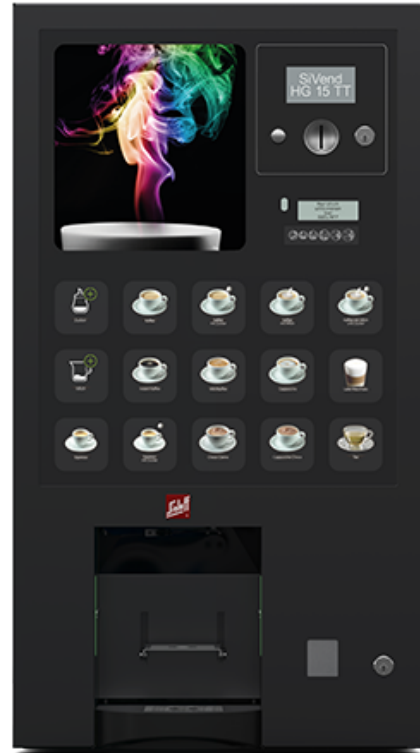

# SiVend HG 15 TT Espresso

### Introduction

- 15 large, freely programmable selection buttons
- Flat glass-fronted door
- Glass front made from safety glass, easy to clean
- High performance grinder
- High-Tech Peek-Brewer
- Coffee servings from 6 to 14g

#### Door color

- Deep black (RAL 9005)