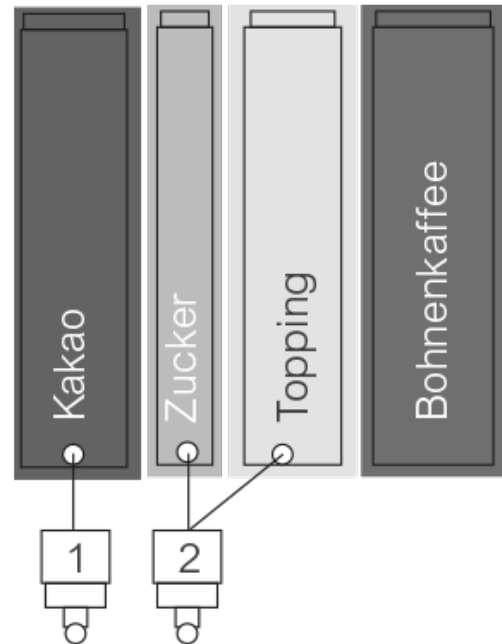

SiVend HG 15 TT Espresso

Variant 3201

SiVend HG 15 TT Espresso

Variant 3201

MADE
IN
GERMANY

Introduction

- 15 large, freely programmable selection buttons
- Flat glass-fronted door
- Glass front made from safety glass, easy to clean
- High performance grinder
- High-Tech Peek-Brewer
- Coffee servings from 6 to 14g

Configuration

- 1 large bean container*
- 3 instant containers*
- 3 mixer units

* bean container: 2.5 kg or 6.5 l

Instant product container: 43 mm: approx. 1.5 l - 64 mm: approx. 2.1 l - 137 mm: approx. 4.5 l

Containers

Container width (approx.)	43 mm	64 mm	137 mm
Container volume (approx.)	1,500 ccm	2,100 ccm	4,500 ccm
Instant coffee	-	500 g	-
Sugar	1,200 g	1,700 g	-
Topping	-	1,000 g	2,000 g
Tea	-	2,000 g	-
Soup	-	1,000 g	-