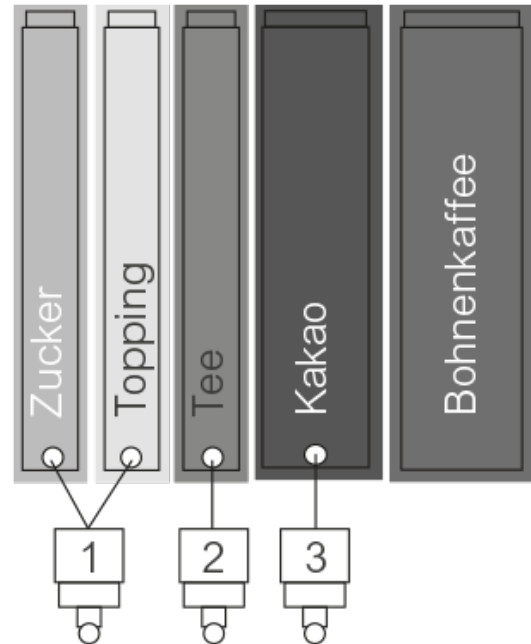

SiVend HG 15 TT Espresso

Variant 4301

MADE
IN
GERMANY

Introduction

- 15 large, freely programmable selection buttons
- Flat glass-fronted door
- Glass front made from safety glass, easy to clean
- High performance grinder
- High-Tech Peek-Brewer
- Coffee servings from 6 to 14g

Configuration

- 1 large bean container*
- 4 instant containers*
- 3 mixer units

* bean container: 2.5 kg or 6.5 l

Instant product container: 43 mm: approx. 1.5 l - 64 mm: approx. 2.1 l - 137 mm: approx. 4.5 l

Containers

Container width (approx.)	43 mm	64 mm	137 mm
Container volume (approx.)	1,500 ccm	2,100 ccm	4,500 ccm
Instant coffee	-	500 g	-
Sugar	1,200 g	1,700 g	-
Topping	-	1,000 g	2,000 g
Tea	-	2,000 g	-
Soup	-	1,000 g	-