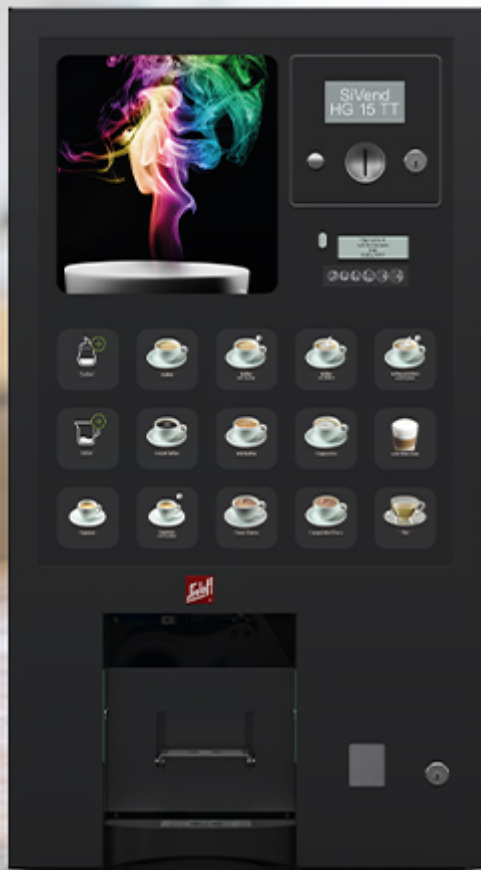

SiVend HG 15 TT Instant

Variant 7404