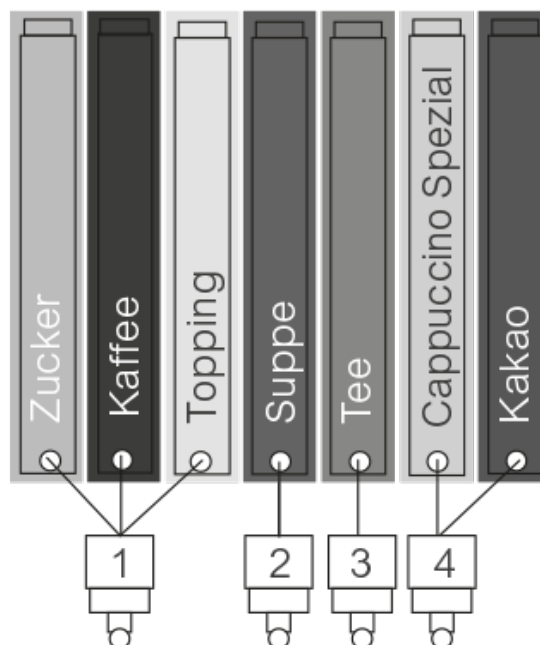

SiVend HG 15 TT Instant Variant 7404

SiVend HG 15 TT Instant Variant 7404

MADE
IN
GERMANY

Introduction

- 15 large, freely programmable selection buttons
- Flat glass-fronted door
- Glass front made from safety glass, easy to clean

Configuration

- 7 instant container*
- 4 mixer units

* Instant container: 43 mm: approx. 1.5 l - 64 mm: approx. 2.1 l - 137 mm: approx. 4.5 l

Containers

Container width (approx.)	43 mm	64 mm	137 mm
Container volume (approx.)	1,500 ccm	2,100 ccm	4,500 ccm
Instant coffee	-	500 g	-
Sugar	1,200 g	1,700 g	-
Topping	-	1,000 g	2,000 g
Tea	-	2,000 g	-
Soup	-	1,000 g	-
Chocolate powder	-	1,500 g	2,700 g