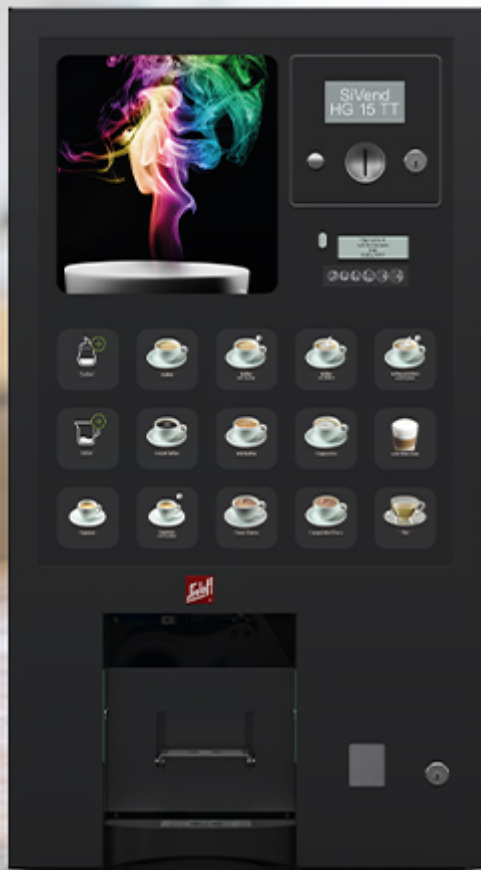

SiVend HG 15 TT Instant Variant 7404

SiVend HG 15 TT Instant Variant 7404

MADE
IN
GERMANY

Introduction

- 15 large, freely programmable selection buttons
- Flat glass-fronted door
- Glass front made from safety glass, easy to clean

Configuration

- 7 instant container*
- 4 mixer units

* Instant container: 43 mm: approx. 1.5 l - 64 mm: approx. 2.1 l - 137 mm: approx. 4.5 l

Containers

Container width (approx.)	43 mm	64 mm	137 mm
Container volume (approx.)	1,500 ccm	2,100 ccm	4,500 ccm
Instant coffee	-	500 g	-
Sugar	1,200 g	1,700 g	-
Topping	-	1,000 g	2,000 g
Tea	-	2,000 g	-
Soup	-	1,000 g	-
Chocolate powder	-	1,500 g	2,700 g