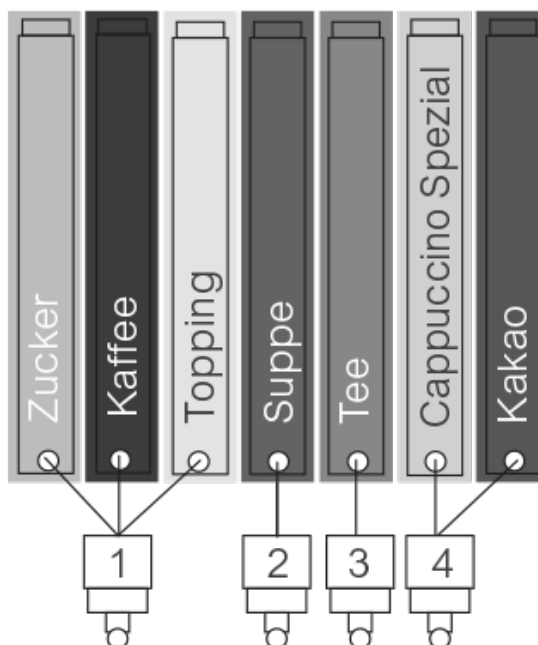

SiVend HG 15 TT Instant Variant 7404

SiVend HG 15 TT Instant Variant 7404

MADE
IN
GERMANY

Introduction

- 15 large, freely programmable selection buttons
- Flat glass-fronted door
- Glass front made from safety glass, easy to clean

Configuration

- 7 instant container*
- 4 mixer units

* Instant container: 43 mm: approx. 1.5 l - 64 mm: approx. 2.1 l - 137 mm: approx. 4.5 l

Containers

Container width (approx.)	43 mm	64 mm	137 mm
Container volume (approx.)	1,500 ccm	2,100 ccm	4,500 ccm
Instant coffee	-	500 g	-
Sugar	1,200 g	1,700 g	-
Topping	-	1,000 g	2,000 g
Tea	-	2,000 g	-
Soup	-	1,000 g	-
Chocolate powder	-	1,500 g	2,700 g