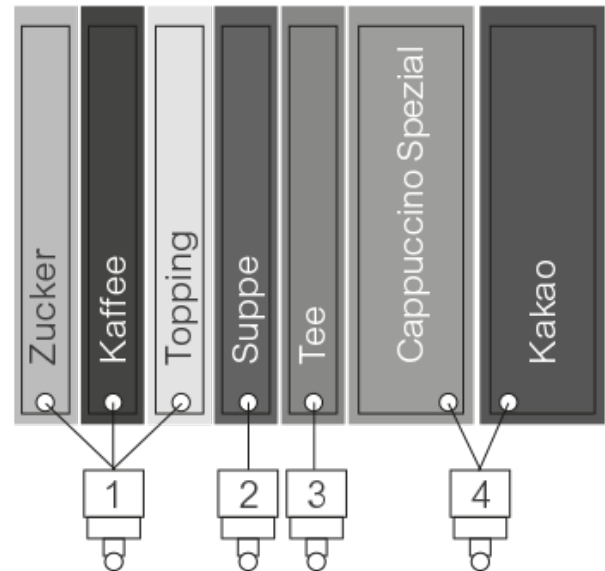

SiVend HG 20 Trend Instant

Variant 7401

SiVend HG 20 Trend Instant Variant 7401

MADE
IN
GERMANY

Introduction

- 20 large, illuminated decals behind glass
- Full surface glass panel made from safety glass panel
- Closed delivery carousel made from impact-resistant plastic
- Drinks dispense area lighting
- Double cup mechanism with a capacity up to 1,170 cups

Configuration

- 1 coffee bean container*
- 6 instant containers*
- 4 mixer units

* Coffee/instant containers: 64 mm: approx. 4.0 l - 78 mm: approx. 4.6 l - 137 mm: approx. 8.5 l

Container

Container width (approx.)	67 mm	78 mm	137 mm
Container volume (approx.)	4,900 ccm	5,800 ccm	10,000 ccm
Instant coffee	1,000 g	1,250 g	-
Sugar	4,000 g	5,000 g	-
Whitener / topping	2,500 g	3,000 g	-
Chocolate powder	-	3,500 g	6,000 g
Tea	4,500 g	5,500 g	-
Soup	3,500 g	4,500 g	-