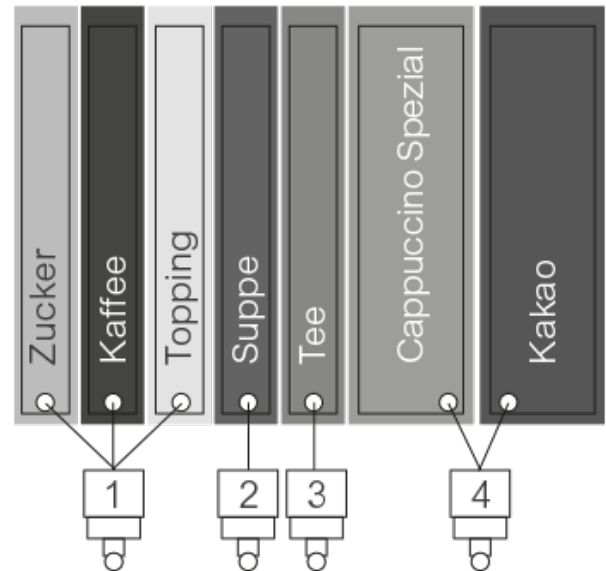

SiVend HG 20 Trend Instant

Variant 7401

SiVend HG 20 Trend Instant Variant 7401

MADE
IN
GERMANY

Introduction

- 20 large, illuminated decals behind glass
- Full surface glass panel made from safety glass panel
- Closed delivery carousel made from impact-resistant plastic
- Drinks dispense area lighting
- Double cup mechanism with a capacity up to 1,170 cups

Configuration

- 1 coffee bean container*
- 6 instant containers*
- 4 mixer units

* Coffee/instant containers: 64 mm: approx. 4.0 l - 78 mm: approx. 4.6 l - 137 mm: approx. 8.5 l

Container

Container width (approx.)	67 mm	78 mm	137 mm
Container volume (approx.)	4,900 ccm	5,800 ccm	10,000 ccm
Instant coffee	1,000 g	1,250 g	-
Sugar	4,000 g	5,000 g	-
Whitener / topping	2,500 g	3,000 g	-
Chocolate powder	-	3,500 g	6,000 g
Tea	4,500 g	5,500 g	-
Soup	3,500 g	4,500 g	-