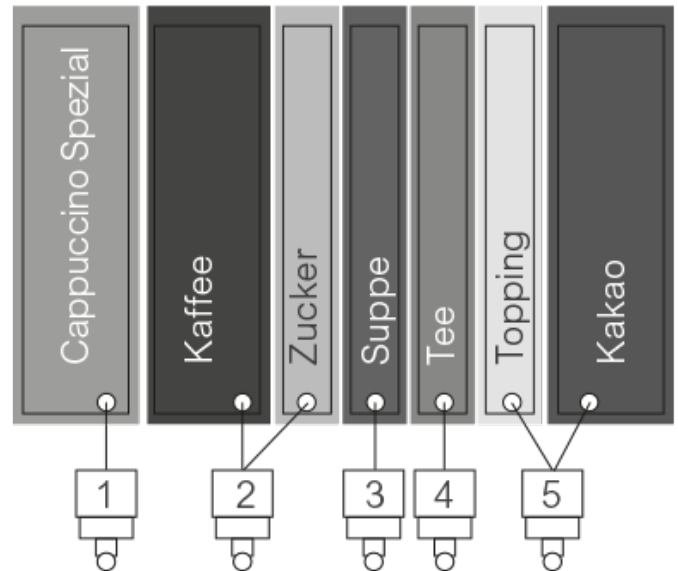

SiVend HG 20 Trend Instant

Variant 7501 B

SiVend HG 20 Trend Instant Variant 7501 B

MADE
IN
GERMANY

Introduction

- 20 large, illuminated decals behind glass
- Full surface glass panel made from safety glass panel
- Closed delivery carousel made from impact-resistant plastic
- Drinks dispense area lighting
- Double cup mechanism with a capacity up to 1,170 cups

Configuration

- 1 coffee bean container*
- 6 instant containers*
- 5 mixer units

* Coffee/instant containers: 64 mm: approx. 4.0 l - 78 mm: approx. 4.6 l - 137 mm: approx. 8.5 l

Container

Container width (approx.)	67 mm	78 mm	137 mm
Container volume (approx.)	4,900 ccm	5,800 ccm	10,000 ccm
Instant coffee	1,000 g	1,250 g	-
Sugar	4,000 g	5,000 g	-
Whitener / topping	2,500 g	3,000 g	-
Chocolate powder	-	3,500 g	6,000 g
Tea	4,500 g	5,500 g	-
Soup	3,500 g	4,500 g	-