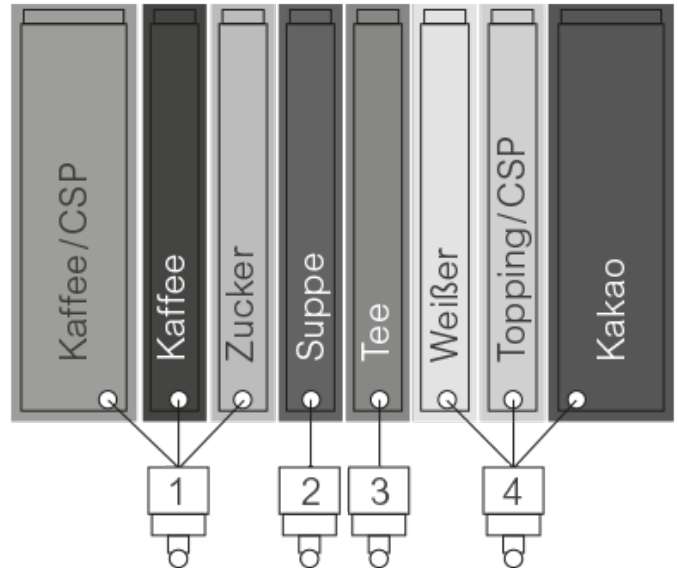

## Variant 8401 B

### Introduction

- 20 large, illuminated decals behind glass
- Full surface glass panel made from safety glass panel
- Closed delivery carousel made from impact-resistant plastic
- Drinks dispense area lighting
- Double cup mechanism with a capacity up to 1,170 cups