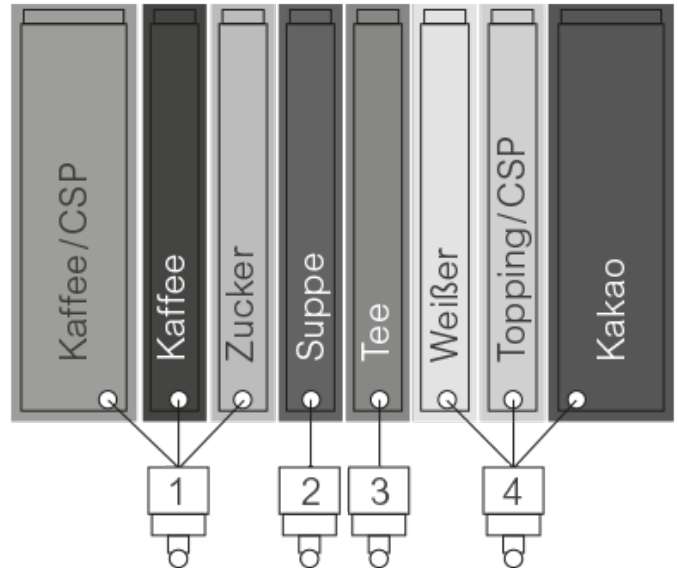

SiVend HG 20 Trend Instant

Variant 8401 B

SiVend HG 20 Trend Instant Variant 8401 B

MADE
IN
GERMANY

Introduction

- 20 large, illuminated decals behind glass
- Full surface glass panel made from safety glass panel
- Closed delivery carousel made from impact-resistant plastic
- Drinks dispense area lighting
- Double cup mechanism with a capacity up to 1,170 cups

Configuration

- 2 coffee bean container*
- 6 instant containers*
- 4 mixer units

* Coffee/instant containers: 64 mm: approx. 4.0 l - 78 mm: approx. 4.6 l - 137 mm: approx. 8.5 l

Container

Container width (approx.)	67 mm	78 mm	137 mm
Container volume (approx.)	4,900 ccm	5,800 ccm	10,000 ccm
Instant coffee	1,000 g	1,250 g	-
Sugar	4,000 g	5,000 g	-
Whitener / topping	2,500 g	3,000 g	-
Chocolate powder	-	3,500 g	6,000 g
Tea	4,500 g	5,500 g	-
Soup	3,500 g	4,500 g	-