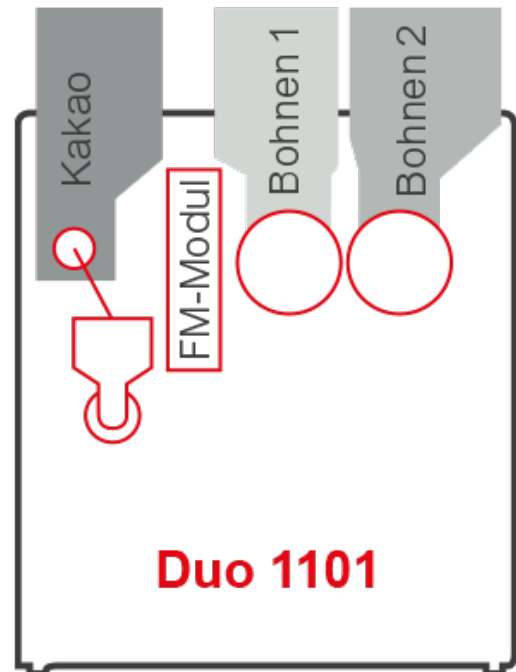

Siamonie CLASSIC TOUCH

Duo 1101

Siamonie CLASSIC TOUCH

Duo 1101

MADE
IN
GERMANY

Introduction

- A stable 7' touch display behind a 4 mm safety glass, brilliant image representation and colour quality
- 10 image selection buttons with a second level for refinement; Optional: Additional level for espresso specialties
- Conversion of images and easy editing by Drag & Drop
- Exporting the design via a USB stick
- Direct language switch and individually programmable screen interface via SiDesigner

Instant containers

1 instant container with a filling capacity of 3.6 l* and fresh milk module

* 2.0 l Filling quantity corresponds to approx. 1.3 kg Topping or approx. 1.4 kg chocolate powder

Bean container