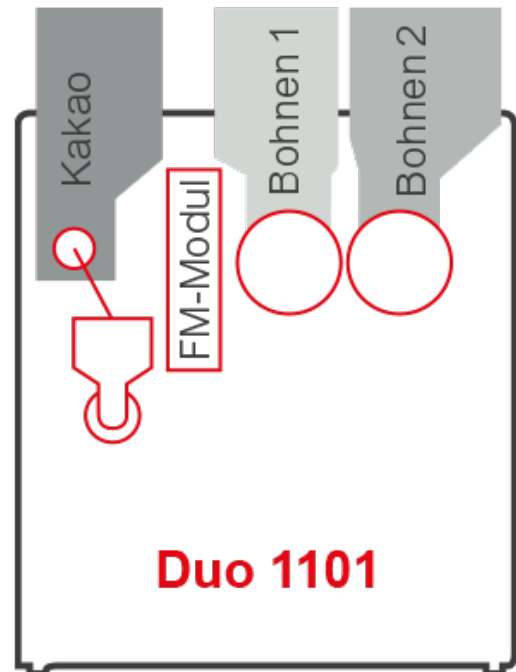

## Siamonie CLASSIC TOUCH

Duo 1101

### Introduction

- A stable 7' touch display behind a 4 mm safety glass, brilliant image representation and colour quality
- 10 image selection buttons with a second level for refinement; Optional: Additional level for espresso specialties
- Conversion of images and easy editing by Drag & Drop
- Exporting the design via a USB stick
- Direct language switch and individually programmable screen interface via SiDesigner