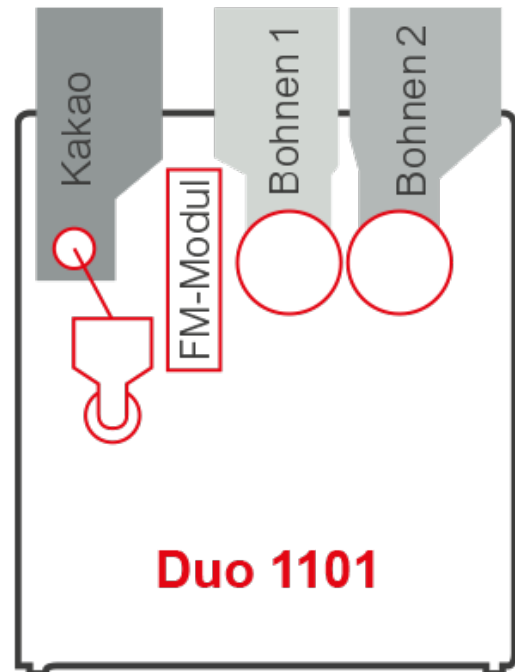

Siamonie CLASSIC TOUCH

Duo 1101

Siamonie CLASSIC TOUCH

Duo 1101

MADE
IN
GERMANY

Introduction

- A stable 7' touch display behind a 4 mm safety glass, brilliant image representation and colour quality
- 10 image selection buttons with a second level for refinement; Optional: Additional level for espresso specialties
- Conversion of images and easy editing by Drag & Drop
- Exporting the design via a USB stick
- Direct language switch and individually programmable screen interface via SiDesigner

Instant containers

1 instant container with a filling capacity of 3.6 l* and fresh milk module

* 2.0 l Filling quantity corresponds to approx. 1.3 kg Topping or approx. 1.4 kg chocolate powder

Bean container