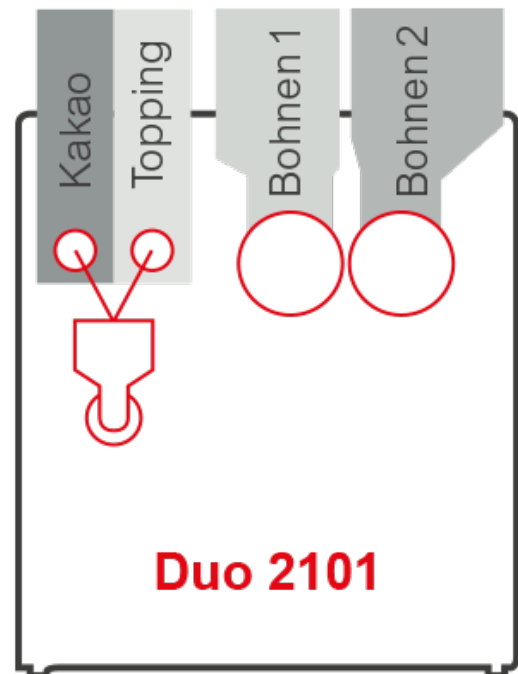

### Introduction

- A stable 7" touch display behind a 4 mm safety glass, brilliant image representation and colour quality
- 10 image selection buttons with a second level for refinement; Optional: Additional level for espresso specialties
- Conversion of images and easy editing by Drag & Drop
- Exporting the design via a USB stick
- Direct language switch and individually programmable screen interface via SiDesigner