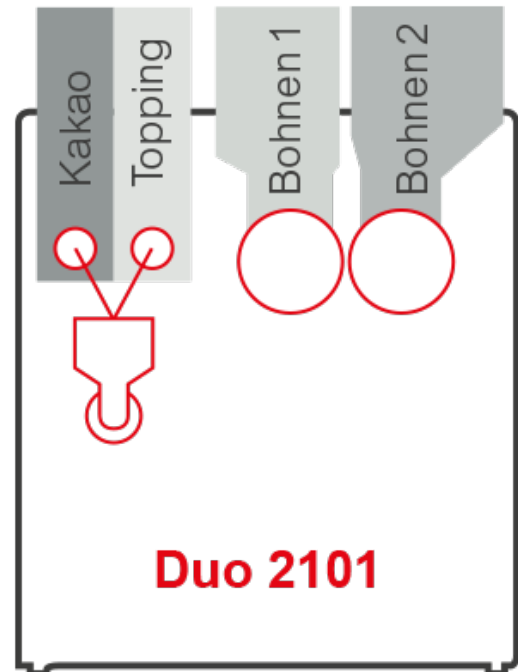

### Introduction

- A stable 7" touch display behind a 4 mm safety glass, brilliant image representation and colour quality
- 10 image selection buttons with a second level for refinement; Optional: Additional level for espresso specialties
- Conversion of images and easy editing by Drag & Drop
- Exporting the design via a USB stick
- Direct language switch and individually programmable screen interface via SiDesigner