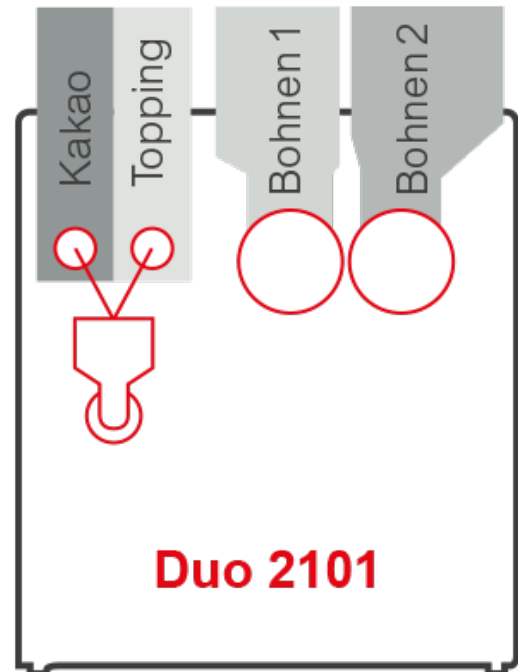

Siamonie CLASSIC TOUCH

Duo 2101

Siamonie CLASSIC TOUCH

Duo 2101

MADE
IN
GERMANY

Introduction

- A stable 7" touch display behind a 4 mm safety glass, brilliant image representation and colour quality
- 10 image selection buttons with a second level for refinement; Optional: Additional level for espresso specialties
- Conversion of images and easy editing by Drag & Drop
- Exporting the design via a USB stick
- Direct language switch and individually programmable screen interface via SiDesigner

Instant containers

- 2 instant containers each of 2.0 l filling capacity*

* 2.0 l Filling quantity corresponds to approx. 1.3 kg Topping or approx. 1.4 kg chocolate powder

Bean container

- 2 bean containers each containing approx. 1.2 kg coffee beans (1 kg filling capacity)