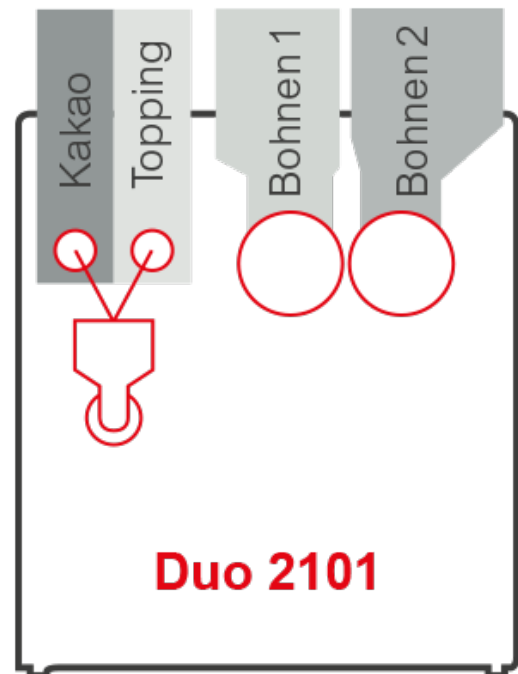

Siamonie CLASSIC TOUCH

Duo 2101

Siamonie CLASSIC TOUCH

Duo 2101

MADE
IN
GERMANY

Introduction

- A stable 7" touch display behind a 4 mm safety glass, brilliant image representation and colour quality
- 10 image selection buttons with a second level for refinement; Optional: Additional level for espresso specialties
- Conversion of images and easy editing by Drag & Drop
- Exporting the design via a USB stick
- Direct language switch and individually programmable screen interface via SiDesigner

Instant containers

- 2 instant containers each of 2.0 l filling capacity*

* 2.0 l Filling quantity corresponds to approx. 1.3 kg Topping or approx. 1.4 kg chocolate powder

Bean container

- 2 bean containers each containing approx. 1.2 kg coffee beans (1 kg filling capacity)