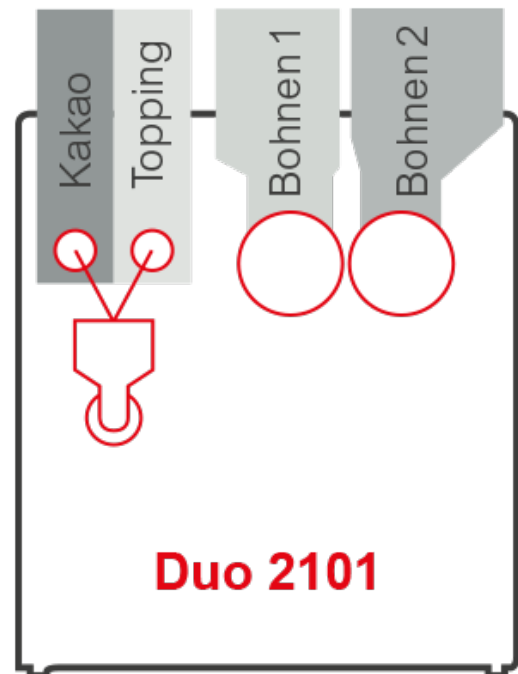

Siamonie CLASSIC TOUCH

Duo 2101

Siamonie CLASSIC TOUCH

Duo 2101

MADE
IN
GERMANY

Introduction

- A stable 7' touch display behind a 4 mm safety glass, brilliant image representation and colour quality
- 10 image selection buttons with a second level for refinement; Optional: Additional level for espresso specialties
- Conversion of images and easy editing by Drag & Drop
- Exporting the design via a USB stick
- Direct language switch and individually programmable screen interface via SiDesigner

Instant containers

- 2 instant containers each of 2.0 l filling capacity*

* 2.0 l Filling quantity corresponds to approx. 1.3 kg Topping or approx. 1.4 kg chocolate powder

Bean container

- 2 bean containers each containing approx. 1.2 kg coffee beans (1 kg filling capacity)