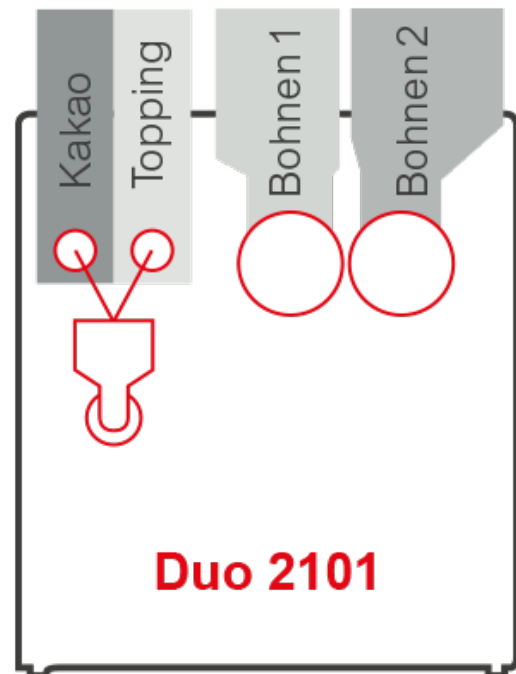

Siamonie CLASSIC TOUCH

Duo 2101

Siamonie CLASSIC TOUCH

Duo 2101

MADE
IN
GERMANY

Introduction

- A stable 7" touch display behind a 4 mm safety glass, brilliant image representation and colour quality
- 10 image selection buttons with a second level for refinement; Optional: Additional level for espresso specialties
- Conversion of images and easy editing by Drag & Drop
- Exporting the design via a USB stick
- Direct language switch and individually programmable screen interface via SiDesigner

Instant containers

- 2 instant containers each of 2.0 l filling capacity*

* 2.0 l Filling quantity corresponds to approx. 1.3 kg Topping or approx. 1.4 kg chocolate powder

Bean container

- 2 bean containers each containing approx. 1.2 kg coffee beans (1 kg filling capacity)