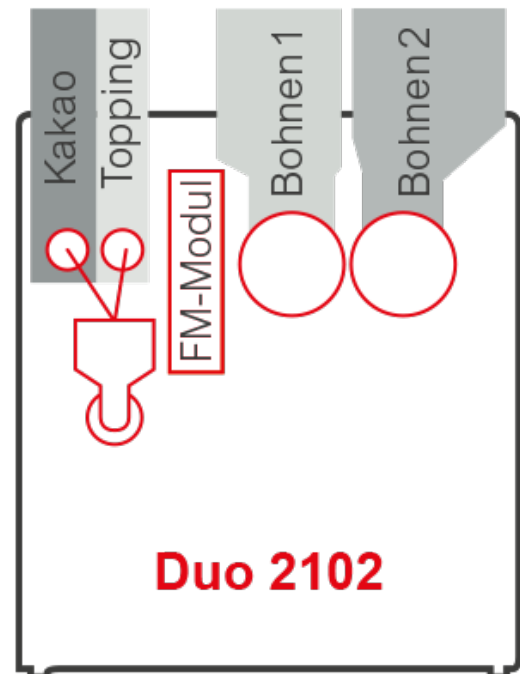

### Introduction

- A stable 7" touch display behind a 4 mm safety glass, brilliant image representation and colour quality
- 10 image selection buttons with a second level for refinement; Optional: Additional level for espresso specialties
- Conversion of images and easy editing by Drag & Drop
- Exporting the design via a USB stick
- Direct language switch and individually programmable screen interface via SiDesigner