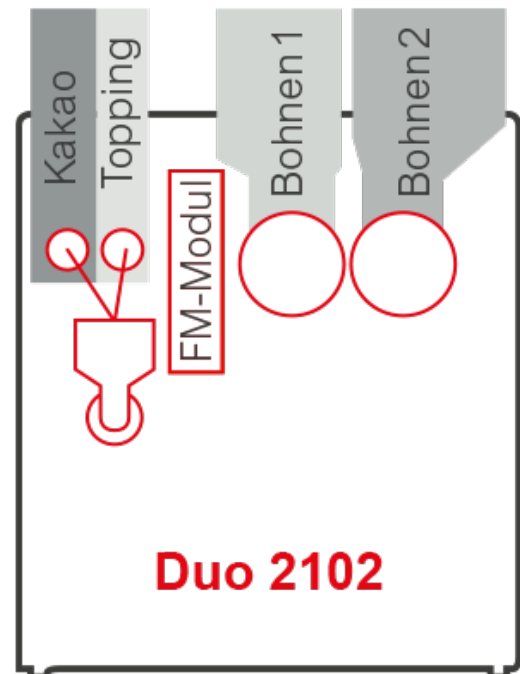

Siamonie CLASSIC TOUCH

Duo 2102

Siamonie CLASSIC TOUCH

Duo 2102

MADE
IN
GERMANY

Introduction

- A stable 7" touch display behind a 4 mm safety glass, brilliant image representation and colour quality
- 10 image selection buttons with a second level for refinement; Optional: Additional level for espresso specialties
- Conversion of images and easy editing by Drag & Drop
- Exporting the design via a USB stick
- Direct language switch and individually programmable screen interface via SiDesigner

Instant containers

- 2 instant containers with 2.0 l and 1.3 l filling capacity* as well as fresh milk module

* 2.0 l Filling quantity corresponds to approx. 1.3 kg Topping or approx. 1.4 kg chocolate powder