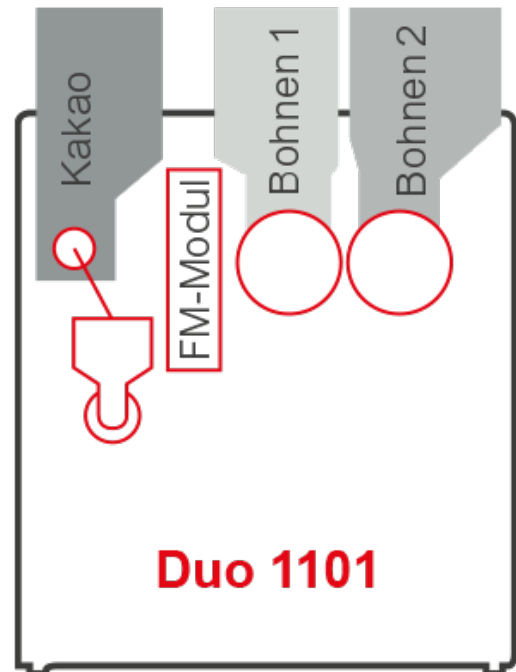

### Introduction

- Glass design element including integrated RGB-atmospheric light. The colors can be set alternately or permanently.
- A stable 7" touch display behind a 4 mm safety glass, brilliant image representation and color quality
- 10 image selection buttons with a second shelf for refinement; Optional: Additional level for espresso specialties
- Conversion of images and easy editing by Drag & Drop Export of the designs via a USB stick
- Direct language switch and individually programmable screen interface via SiDesigner