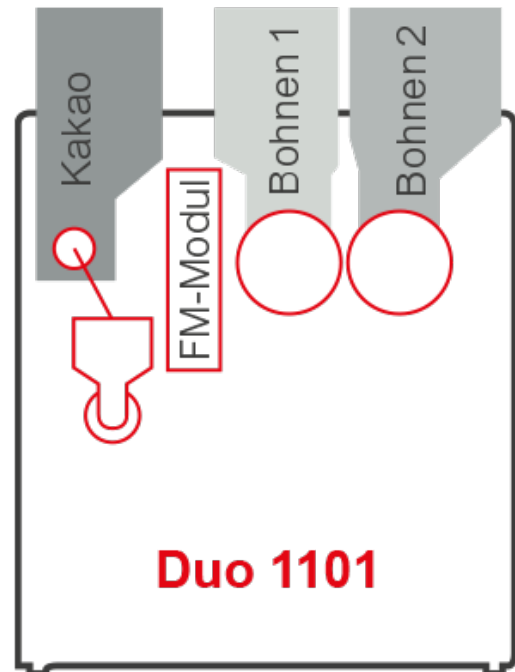

Siamonie MOONLIGHT

Duo 1101

Siamonie MOONLIGHT

Duo 1101

MADE
IN
GERMANY

Introduction

- Glass design element including integrated RGB-atmospheric light. The colors can be set alternately or permanently.
- A stable 7' touch display behind a 4 mm safety glass, brilliant image representation and color quality
- 10 image selection buttons with a second shelf for refinement; Optional: Additional level for espresso specialties
- Conversion of images and easy editing by Drag & Drop Export of the designs via a USB stick
- Direct language switch and individually programmable screen interface via SiDesigner

Instant containers

1 instant container with a filling capacity of 3.6 l* and fresh milk module

* 2.0 l Filling quantity corresponds to approx. 1.3 kg Topping or approx. 1.4 kg chocolate powder

Bean container